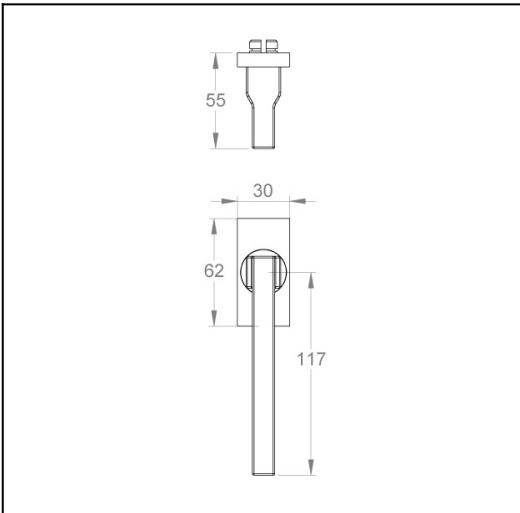

## Zola on rectangular window rose

**Product Code:** ZO-R55-SC

**Description:**

Rectangular and minimalist styled, the Zola lever door handle mounted on a rectangular rose offers a simple yet effective feature in contemporary and classic interiors.

**Dimensions:**

Overall h148 x w30 x d55 mm (see line drawing download)

**Finish:**

Satin Chrome

<http://www.designerdoorware.com.au/catalogue/59367>

**Line Drawings**

As a generic representation of the product, Line Drawings are designed for general use only and may not reflect specifics for all product options such as individual functions or sizes etc.