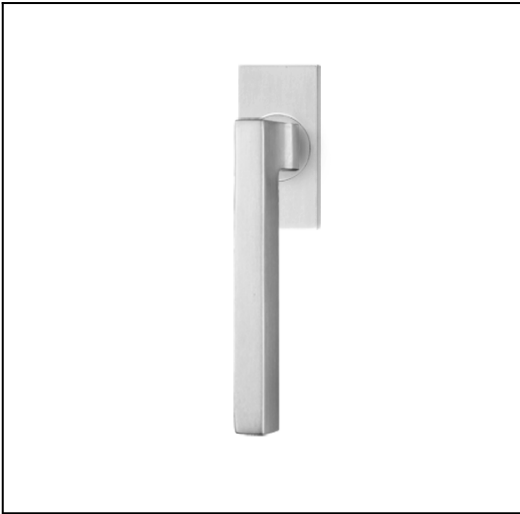

## Zola on rectangular window rose

**Product Code:** ZO-R55-SC

**Description:**

Rectangular and minimalist styled, the Zola lever door handle mounted on a rectangular rose offers a simple yet effective feature in contemporary and classic interiors.

**Dimensions:**

Overall h148 x w30 x d55 mm (see line drawing download)

**Finish:**

Satin Chrome

<http://www.designerdoorware.com.au/catalogue/59367>

**Line Drawings**

As a generic representation of the product, Line Drawings are designed for general use only and may not reflect specifics for all product options such as individual functions or sizes etc.