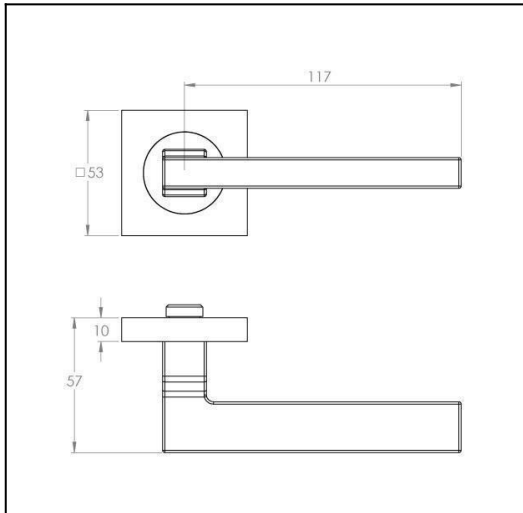

Zola on Square Rose

Product Code: ZO-R50-SC

Description:

Rectangular and minimalist styled, the Zola lever door handle on a square backplate offers a slimline, linear design. The rectangular, minimalist appearance presents a simple yet effective feature in contemporary and classic atmospheres.

Compliance:    

Rose/Plate Option Selected:

Full set

Size Selected:

Full set

Material:

Brass

Dimensions:

Overall h53 x w143.5 x d57 mm (see line drawing download)

Finish:

Satin Chrome

Door thickness:

Suits from 32mm to 52mm door as standard. For thicker doors longer screws and spindles are available.

Fixing:

Through bolt fixing, fully concealed. Self adjusting spindle 7.6mm to 8mm. Fits any lock or latch.

<http://www.designerdoorware.com.au/catalogue/17161>

Line Drawings

As a generic representation of the product, Line Drawings are designed for general use only and may not reflect specifics for all product options such as individual functions or sizes etc.