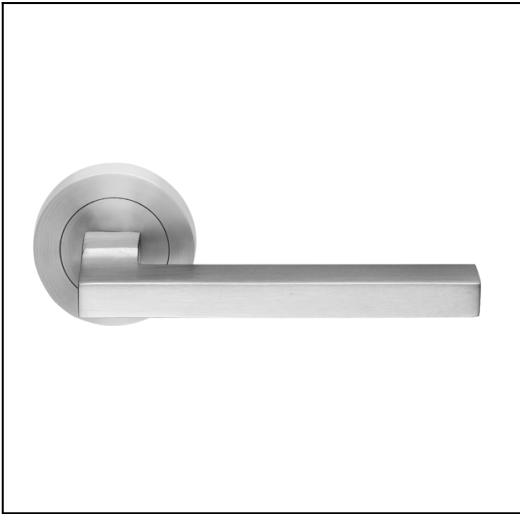

Zola on Round Rose

Product Code: ZO-R10-SC

Description:

Rectangular and minimalist styled, the Zola lever door handle on a round backplate presents a slimline, linear design. The rectangular, minimalist appearance offers a simple yet effective feature in contemporary and classic atmospheres.

Compliance:    

Rose/Plate Option Selected:

Full set

Size Selected:

Full set

Material:

Brass

Dimensions:

Overall h53 x w143.5 x d57 mm (see line drawing download)

Finish:

Satin Chrome

Door thickness:

Suits from 32mm to 52mm door as standard. For thicker doors longer screws and spindles are available.

Fixing:

Through bolt fixing, fully concealed. Self adjusting spindle 7.6mm to 8mm. Fits any lock or latch.