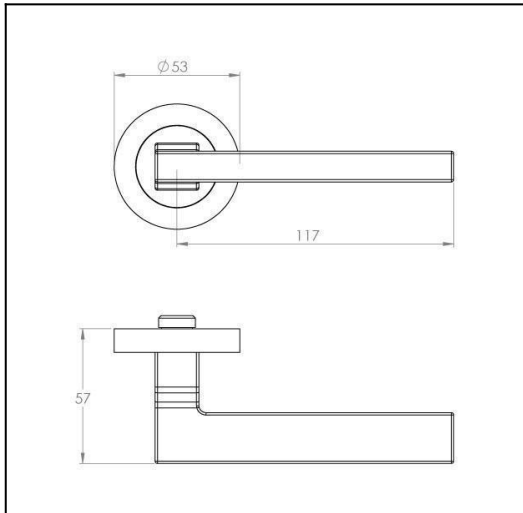

Zola on Round Rose

Product Code: ZO-R10-SC

Description:

Rectangular and minimalist styled, the Zola lever door handle on a round backplate presents a slimline, linear design. The rectangular, minimalist appearance offers a simple yet effective feature in contemporary and classic atmospheres.

Compliance:    

Rose/Plate Option Selected:

Full set

Size Selected:

Full set

Material:

Brass

Dimensions:

Overall h53 x w143.5 x d57 mm (see line drawing download)

Finish:

Satin Chrome

Door thickness:

Suits from 32mm to 52mm door as standard. For thicker doors longer screws and spindles are available.

Fixing:

Through bolt fixing, fully concealed. Self adjusting spindle 7.6mm to 8mm. Fits any lock or latch.

<http://www.designerdoorware.com.au/catalogue/17159>

Line Drawings

As a generic representation of the product, Line Drawings are designed for general use only and may not reflect specifics for all product options such as individual functions or sizes etc.