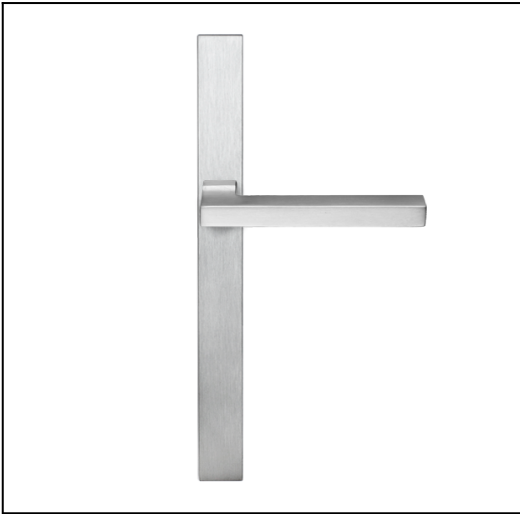

## Zola on Euro narrow stile plates 60 series

**Product Code:** ZO-PS60-E-SC

**Description:**

Rectangular and minimalist styled, the Zola lever door handle mounted on a slimline, rectangular plate offers a simple yet effective feature in contemporary and classic atmospheres. This backplate works with Euro and Australian locks.

**Compliance:**    

**Rose/Plate Option Selected:**

Plain external

**Size Selected:**

Plain external

**Material:**

Brass

**Dimensions:**

Overall h250 x w129.5 x d59 mm (see line drawing download)

**Finish:**

Satin Chrome

**Door thickness:**

Suits from 32mm to 52mm door as standard. For thicker doors longer screws and spindles are available.

**Fixing:**

Through bolt fixing, fully concealed. Self adjusting spindle 7.6mm to 8mm. Fits any lock or latch.

<http://www.designerdoorware.com.au/catalogue/17155>

**Line Drawings**

As a generic representation of the product, Line Drawings are designed for general use only and may not reflect specifics for all product options such as individual functions or sizes etc.