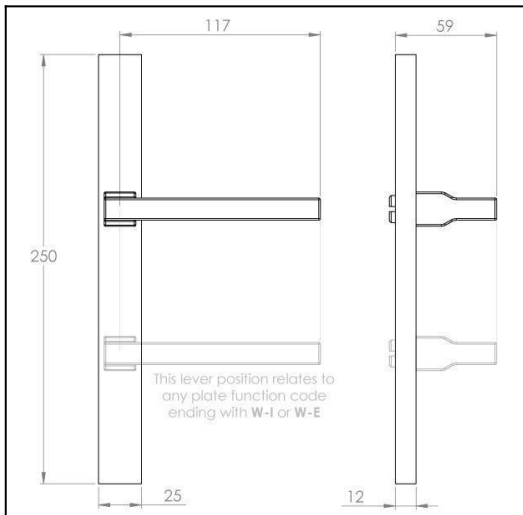

## Zola on Euro narrow stile plates 60 series

**Product Code:** ZO-PS60-E-SC

**Description:**

Rectangular and minimalist styled, the Zola lever door handle mounted on a slimline, rectangular plate offers a simple yet effective feature in contemporary and classic atmospheres. This backplate works with Euro and Australian locks.

**Compliance:**    

**Rose/Plate Option Selected:**

Plain external

**Size Selected:**

Plain external

**Material:**

Brass

**Dimensions:**

Overall h250 x w129.5 x d59 mm (see line drawing download)

**Finish:**

Satin Chrome

**Door thickness:**

Suits from 32mm to 52mm door as standard. For thicker doors longer screws and spindles are available.

**Fixing:**

Through bolt fixing, fully concealed. Self adjusting spindle 7.6mm to 8mm. Fits any lock or latch.

<http://www.designerdoorware.com.au/catalogue/17155>

**Line Drawings**

As a generic representation of the product, Line Drawings are designed for general use only and may not reflect specifics for all product options such as individual functions or sizes etc.