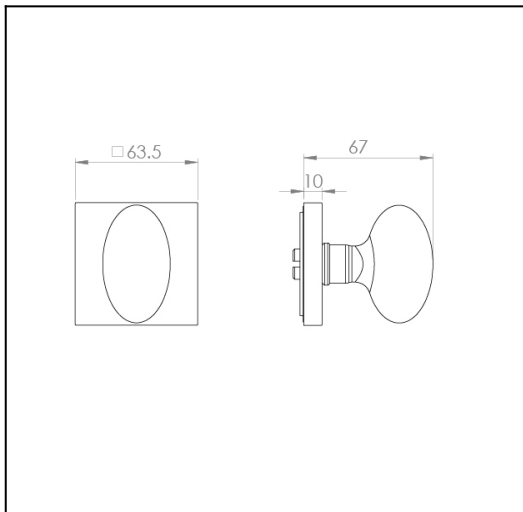

Compliance:    

Rose/Plate Option Selected:

Full set

Size Selected:

Full set

Material:

Brass

Dimensions:

Overall h63.5 x w63.5 x d68 (see line drawing download)

Finish:

Satin Chrome

Door thickness:

Suits from 32mm to 52mm door as standard. For thicker doors longer screws and spindles are available.

Fixing:

Through bolt fixing, fully concealed. Self adjusting spindle 7.6mm to 8mm. Fits any lock or latch.

<http://www.designerdoorware.com.au/catalogue/54994>

Line Drawings

As a generic representation of the product, Line Drawings are designed for general use only and may not reflect specifics for all product options such as individual functions or sizes etc.