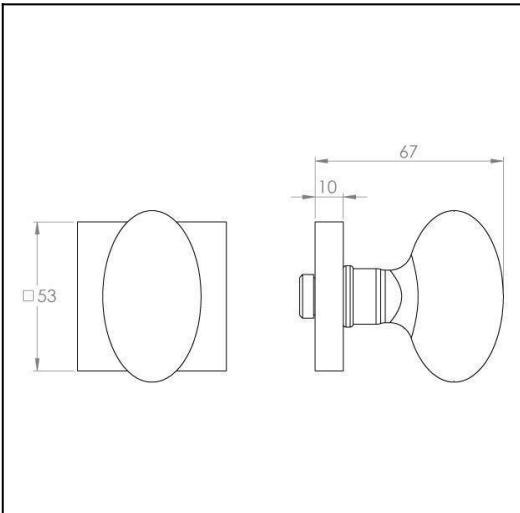

Umbo on Square Rose

Product Code: UM-R50-SC

Description:

Graceful and classic, the Umbo oval knob on square backplate offers a timeless design with modern flare. Stunning on traditional panelled doors or in contemporary design themes.

Rose/Plate Option Selected:

Full set

Size Selected:

Full set

Material:

Brass

Dimensions:

Overall h61 x w53 x d67 mm (see line drawing download)

Finish:

Satin Chrome

Door thickness:

Suits from 32mm to 52mm door as standard. For thicker doors longer screws and spindles are available.

Fixing:

Through bolt fixing, fully concealed. Self adjusting spindle 7.6mm to 8mm. Fits any lock or latch.