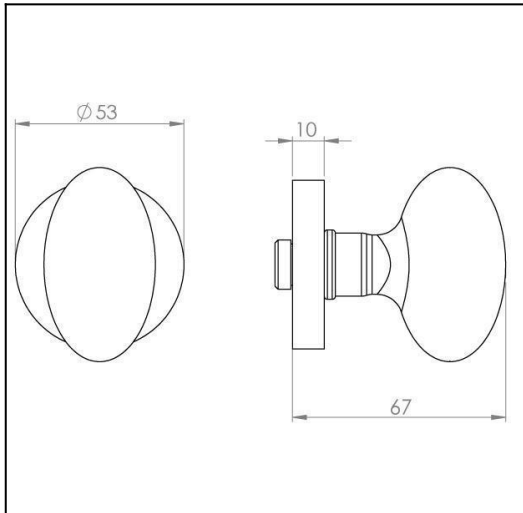

Rose/Plate Option Selected:

Full set

Size Selected:

Full set

Material:

Brass

Dimensions:

Overall h61 x w53 x d67 mm (see line drawing download)

Finish:

Satin Chrome

Door thickness:

Suits from 32mm to 52mm door as standard. For thicker doors longer screws and spindles are available.

Fixing:

Through bolt fixing, fully concealed. Self adjusting spindle 7.6mm to 8mm. Fits any lock or latch.

<http://www.designerdoorware.com.au/catalogue/17087>

Line Drawings

As a generic representation of the product, Line Drawings are designed for general use only and may not reflect specifics for all product options such as individual functions or sizes etc.