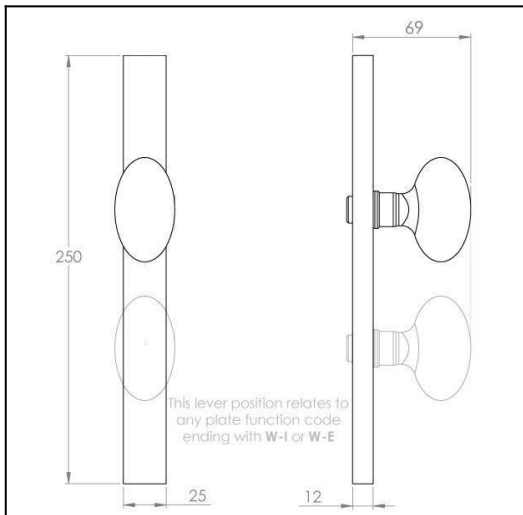

Not recommended for narrow stile doors.

Rose/Plate Option Selected:

Plain external

Size Selected:

Plain external

Material:

Brass

Dimensions:

Overall h250 x w35 x d69 mm (see line drawing download)

Finish:

Satin Chrome

Door thickness:

Suits from 32mm to 52mm door as standard. For thicker doors longer screws and spindles are available.

Fixing:

Through bolt fixing, fully concealed. Self adjusting spindle 7.6mm to 8mm. Fits any lock or latch.

<http://www.designerdoorware.com.au/catalogue/17083>

Line Drawings

As a generic representation of the product, Line Drawings are designed for general use only and may not reflect specifics for all product options such as individual functions or sizes etc.