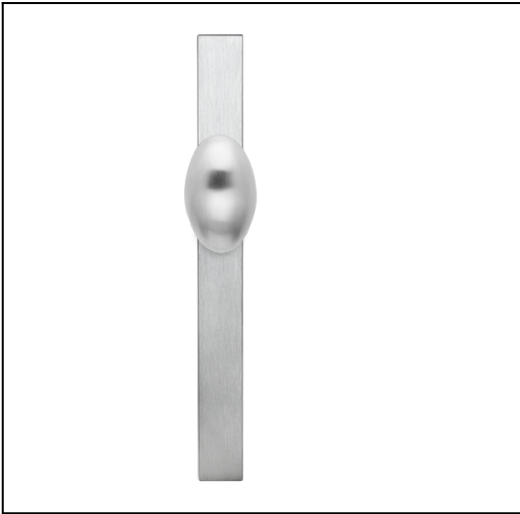

Umbo on Euro narrow stile plates 60 series

Product Code: UM-PS60-E-SC

Description:

Graceful and classic, the Umbo oval knob offers a timeless design with modern flare. Mounted on a slimline, rectangular plate, it looks stunning on traditional panelled doors or in contemporary design themes. This contemporary backplate works with Euro and Australian locks.

Not recommended for narrow stile doors.

Rose/Plate Option Selected:

Plain external

Size Selected:

Plain external

Material:

Brass

Dimensions:

Overall h250 x w35 x d69 mm (see line drawing download)

Finish:

Satin Chrome

Door thickness:

Suits from 32mm to 52mm door as standard. For thicker doors longer screws and spindles are available.

Fixing:

Through bolt fixing, fully concealed. Self adjusting spindle 7.6mm to 8mm. Fits any lock or latch.