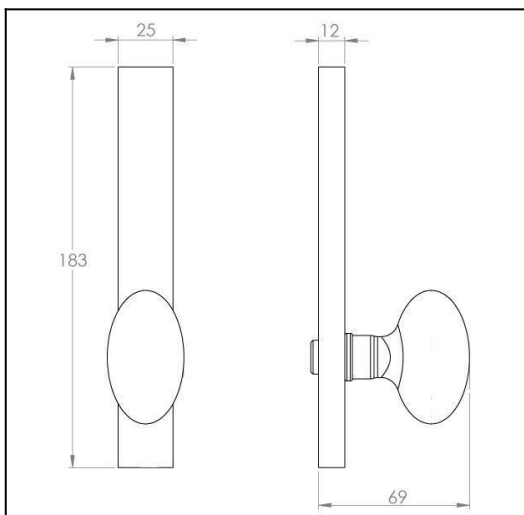

Umbo on Aust. narrow stile plates 50 series

Product Code: UM-PS50-E-SC

Description:

Graceful and classic, the Umbo oval knob offers a timeless design with modern flare. Mounted on a slimline, rectangular plate which is ideally suited to narrow stile Australian locks for aluminium doors.

Not recommended for narrow stile doors.

Rose/Plate Option Selected:

Plain external

Size Selected:

Plain external

Material:

Brass

Dimensions:

Overall h183 x w35 x d69 mm (see line drawing download)

Finish:

Satin Chrome

Door thickness:

Suits from 32mm to 52mm door as standard. For thicker doors longer screws and spindles are available.

Fixing:

Through bolt fixing, fully concealed. Self adjusting spindle 7.6mm to 8mm. Fits any lock or latch.

<http://www.designerdoorware.com.au/catalogue/17081>

Line Drawings

As a generic representation of the product, Line Drawings are designed for general use only and may not reflect specifics for all product options such as individual functions or sizes etc.