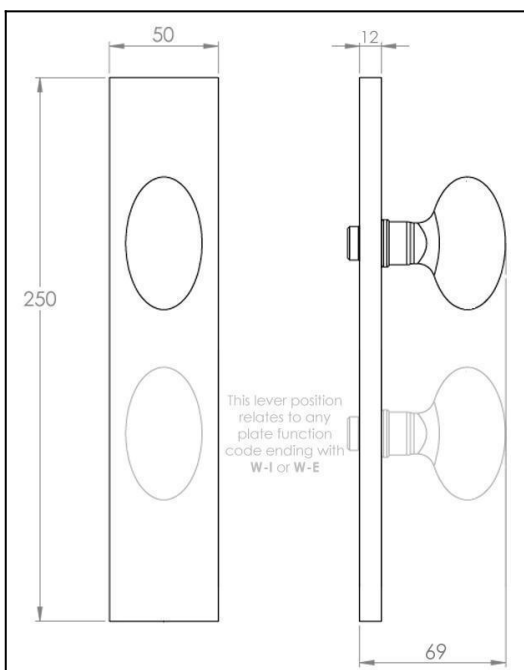

**Rose/Plate Option Selected:**

Plain external

**Size Selected:**

Plain external

**Material:**

Brass

**Dimensions:**

Overall h250 x w50 x d69 mm (see line drawing download)

**Finish:**

Satin Chrome

**Door thickness:**

Suits from 32mm to 52mm door as standard. For thicker doors longer screws and spindles are available.

**Fixing:**

Through bolt fixing, fully concealed. Self adjusting spindle 7.6mm to 8mm. Fits any lock or latch.

### Line Drawings

As a generic representation of the product, Line Drawings are designed for general use only and may not reflect specifics for all product options such as individual functions or sizes etc.