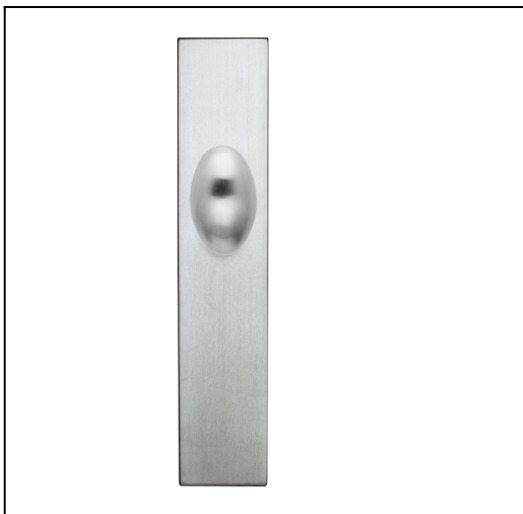

## Umbo on Euro/American door plates 100 series

**Product Code:** UM-PS100-E-SC

**Description:**

Graceful and classic, the Umbo oval knob offers a timeless design with modern flare. Mounted on a rectangular, bold feature plate the creates a solid impression, it looks stunning on traditional panelled doors or in contemporary design themes. This backplate suits Euro, American and Australian locks.

**Rose/Plate Option Selected:**

Plain external

**Size Selected:**

Plain external

**Material:**

Brass

**Dimensions:**

Overall h250 x w50 x d69 mm (see line drawing download)

**Finish:**

Satin Chrome

**Door thickness:**

Suits from 32mm to 52mm door as standard. For thicker doors longer screws and spindles are available.

**Fixing:**

Through bolt fixing, fully concealed. Self adjusting spindle 7.6mm to 8mm. Fits any lock or latch.