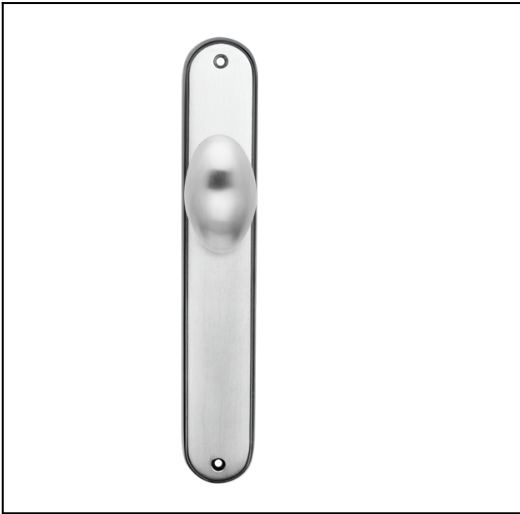

## Umbo on Euro plates 80 series

**Product Code:** UM-PR80-SC

**Description:**

Graceful and classic, the Umbo oval knob offers a timeless design with modern flare. Stunning on traditional panelled doors or in contemporary design themes. Mounted on a traditional, oval, bevelled plate that offers a traditional touch to classic design settings.

**Rose/Plate Option Selected:**

Plain

**Size Selected:**

Plain

**Material:**

Brass

**Dimensions:**

Overall h250 x w42 x d67 mm (see line drawing download)

**Finish:**

Satin Chrome

**Door thickness:**

Suits from 32mm to 52mm door as standard. For thicker doors longer screws and spindles are available.

**Fixing:**

Through bolt fixing, fully concealed. Self adjusting spindle 7.6mm to 8mm. Fits any lock or latch.