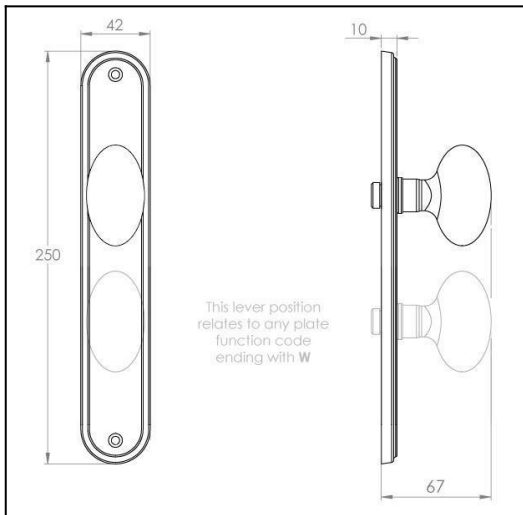

**Rose/Plate Option Selected:**

Plain

**Size Selected:**

Plain

**Material:**

Brass

**Dimensions:**

Overall h250 x w42 x d67 mm (see line drawing download)

**Finish:**

Satin Chrome

**Door thickness:**

Suits from 32mm to 52mm door as standard. For thicker doors longer screws and spindles are available.

**Fixing:**

Through bolt fixing, fully concealed. Self adjusting spindle 7.6mm to 8mm. Fits any lock or latch.

<http://www.designerdoorware.com.au/catalogue/17077>

**Line Drawings**

As a generic representation of the product, Line Drawings are designed for general use only and may not reflect specifics for all product options such as individual functions or sizes etc.