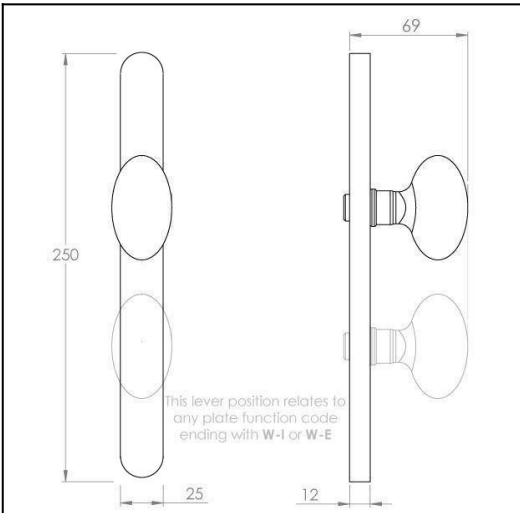

Umbo on Euro narrow stile plates 60 series

Product Code: UM-PR60-E-SC

Description:

Graceful and classic, the Umbo oval knob offers a timeless design with modern flare. Mounted on a slimline, Oval plate, it looks stunning on traditional panelled doors or in contemporary design themes. This contemporary backplate works with Euro and Australian locks. Not recommended for narrow stile doors.

Rose/Plate Option Selected:

Plain external

Size Selected:

Plain external

Dimensions:

Overall h250 x w35 x d69 mm (see line drawing download)

Finish:

Satin Chrome

<http://www.designerdoorware.com.au/catalogue/59350>

Line Drawings

As a generic representation of the product, Line Drawings are designed for general use only and may not reflect specifics for all product options such as individual functions or sizes etc.