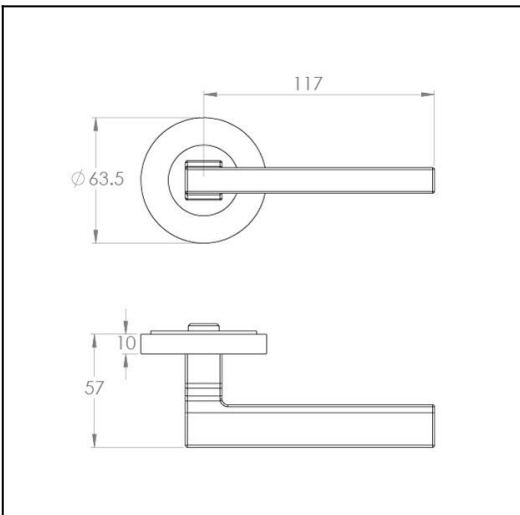

## Timber Zola on 63mm DIA Round Rose

**Product Code:** TZO-R20-SC-OAK-RAW

**Description:**

With its inherent warmth and texture, the Timber Zola is a pleasure to use. Inspired by the need to bridge clean modernist features with tactile comfort, the diligent merging of sharp silhouettes and soft geometry ensures the Timber Zola adds a plush touch to any door. The 63mm  $\varnothing$  round rose has been specifically designed to suit doors with a 54mm  $\varnothing$  hole.

**Size Selected:**

Full set

**Material:**

Brass

**Dimensions:**

Overall h63 x w148 x d57 mm (see line drawing download)

**Finish:**

Satin Chrome

**Timber Finish:**

American White Oak Raw

**Door thickness:**

Suits from 32mm to 52mm door as standard. For thicker doors longer screws and spindles are available.

**Fixing:**

Through bolt fixing, fully concealed. Self adjusting spindle 7.6mm to 8mm. Fits any lock or latch.

<http://www.designerdoorware.com.au/catalogue/56320>

**Line Drawings**

As a generic representation of the product, Line Drawings are designed for general use only and may not reflect specifics for all product options such as individual functions or sizes etc.