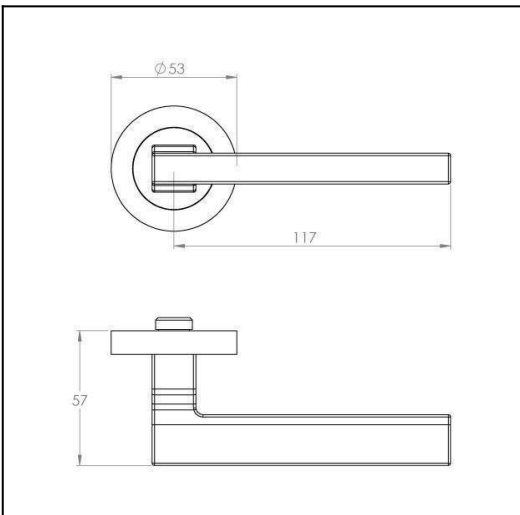

Timber Zola on Round Rose

Product Code: TZO-R10-SC-OAK-RAW

Description:

With its inherent warmth and texture, the Timber Zola is a pleasure to use. Inspired by the need to bridge clean modernist features with tactile comfort, the diligent merging of sharp silhouettes and soft geometry ensures the Timber Zola on Round Rose adds a plush touch to any door.

Size Selected:

Full set

Material:

Brass

Dimensions:

Overall h53 x w143 x d57 mm (see line drawing download)

Finish:

Satin Chrome

Timber Finish:

American White Oak Raw

Door thickness:

Suits from 32mm to 52mm door as standard. For thicker doors longer screws and spindles are available.

Fixing:

Through bolt fixing, fully concealed. Self adjusting spindle 7.6mm to 8mm. Fits any lock or latch.

<http://www.designerdoorware.com.au/catalogue/56318>

Line Drawings

As a generic representation of the product, Line Drawings are designed for general use only and may not reflect specifics for all product options such as individual functions or sizes etc.