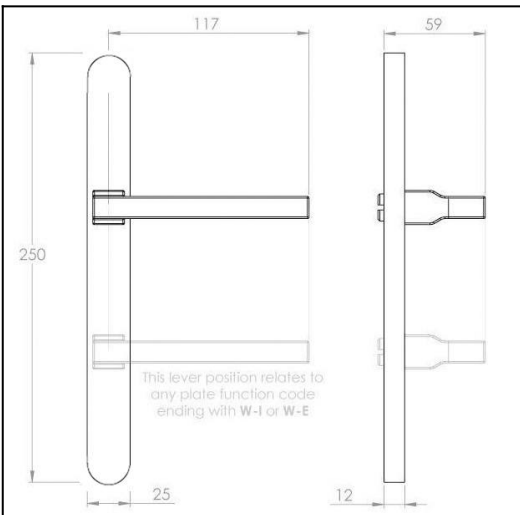

Timber Zola on Euro narrow stile plates 60 series

Product Code: TZO-PR60-E-SC-OAK-RAW

Description:

With its inherent warmth and texture, the Timber Zola is a pleasure to use. Inspired by the need to bridge clean modernist features with tactile comfort, the diligent merging of sharp silhouettes and soft geometry ensures the Timber Zola adds a plush touch to any door. This contemporary backplate works with Euro and Australian locks.

Size Selected:

Plain external

Dimensions:

Overall h250 x w129.5 x d59 mm (see line drawing download)

Finish:

Satin Chrome

Timber Finish:

American White Oak Raw

<http://www.designerdoorware.com.au/catalogue/59085>

Line Drawings

As a generic representation of the product, Line Drawings are designed for general use only and may not reflect specifics for all product options such as individual functions or sizes etc.