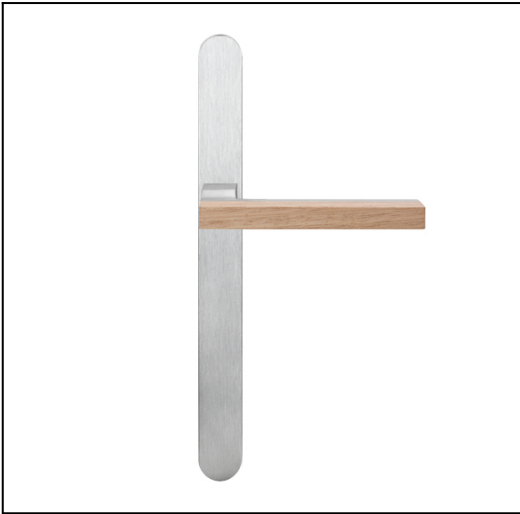

Timber Zola on Euro narrow stile plates 60 series

Product Code: TZO-PR60-E-SC-OAK-RAW

Description:

With its inherent warmth and texture, the Timber Zola is a pleasure to use. Inspired by the need to bridge clean modernist features with tactile comfort, the diligent merging of sharp silhouettes and soft geometry ensures the Timber Zola adds a plush touch to any door. This contemporary backplate works with Euro and Australian locks.

Size Selected:

Plain external

Dimensions:

Overall h250 x w129.5 x d59 mm (see line drawing download)

Finish:

Satin Chrome

Timber Finish:

American White Oak Raw