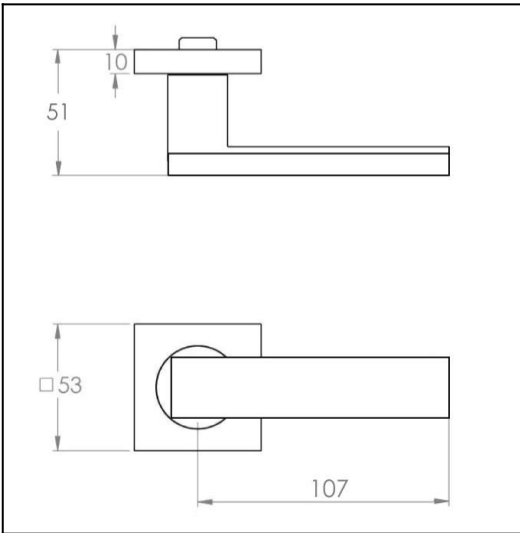

Timber Quad on Square Rose

Product Code: TQU-R50-SC-OAK-RAW

Description:

With its inherent warmth and texture, the award-winning Timber Quad is a pleasure to use. Inspired by early 20th century modernist architecture, the confident exhibition of sleek lines ensures the Timber Quad on Square Rose adds a modern touch to any door.

Size Selected:

Full set

Material:

Brass

Dimensions:

Overall h53 x w133.5 x d51 mm (see line drawing download)

Finish:

Satin Chrome

Timber Finish:

American White Oak Raw

Door thickness:

Suits from 32mm to 52mm door as standard. For thicker doors longer screws and spindles are available.

Fixing:

Through bolt fixing, fully concealed. Self adjusting spindle 7.6mm to 8mm. Fits any lock or latch.

<http://www.designerdoorware.com.au/catalogue/55995>

Line Drawings

As a generic representation of the product, Line Drawings are designed for general use only and may not reflect specifics for all product options such as individual functions or sizes etc.