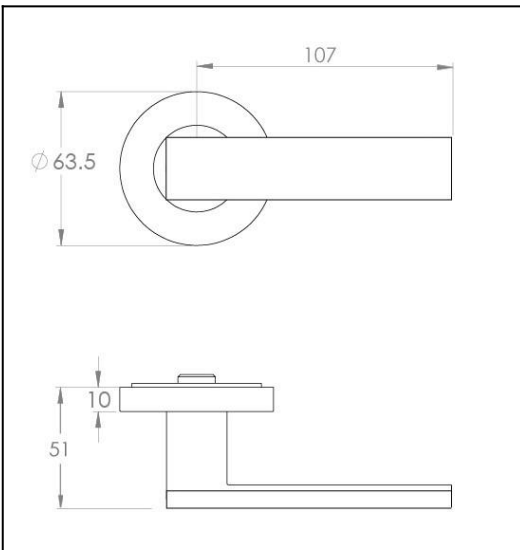

Timber Quad on 63mm DIA Round Rose

Product Code: TQU-R20-OAK-RAW-SC

Description:

With its inherent warmth and texture, the award-winning Timber Quad is a pleasure to use. Inspired by early 20th century modernist architecture, the confident exhibition of sleek lines ensures the Timber Quad adds a modern touch to any door. The 63mm \varnothing round rose has been specifically designed to suit doors with a 54mm \varnothing hole.

Size Selected:

Full set

Material:

Brass

Dimensions:

Overall h63.5 x w138.5 x d51 (see line drawing download)

Finish:

American White Oak Raw

Timber Finish:

Satin Chrome

Door thickness:

Suits from 32mm to 52mm door as standard. For thicker doors longer screws and spindles are available.

Fixing:

Through bolt fixing, fully concealed. Self adjusting spindle 7.6mm to 8mm. Fits any lock or latch.

<http://www.designerdoorware.com.au/catalogue/56003>

Line Drawings

As a generic representation of the product, Line Drawings are designed for general use only and may not reflect specifics for all product options such as individual functions or sizes etc.