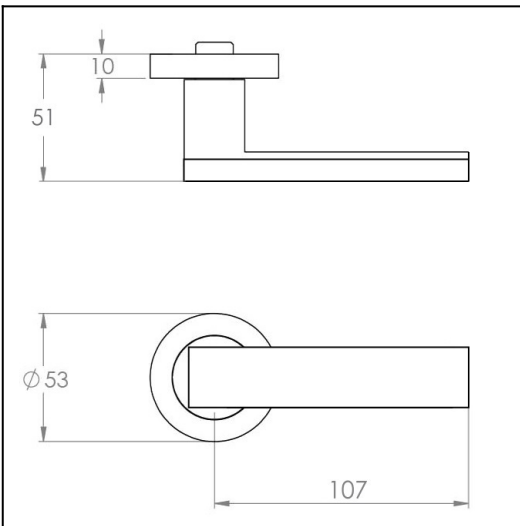

## Timber Quad on Round Rose

**Product Code:** TQU-R10-SC-OAK-RAW

**Description:**

With its inherent warmth and texture, the award-winning Timber Quad is a pleasure to use. Inspired by early 20th century modernist architecture, the confident exhibition of sleek lines ensures the Timber Quad on Round Rose adds a modern touch to any door.

**Size Selected:**

Full set

**Material:**

Brass

**Dimensions:**

Overall h53 x w133.5 x d51 mm (see line drawing download)

**Finish:**

Satin Chrome

**Timber Finish:**

American White Oak Raw

**Door thickness:**

Suits from 32mm to 52mm door as standard. For thicker doors longer screws and spindles are available.

**Fixing:**

Through bolt fixing, fully concealed. Self adjusting spindle 7.6mm to 8mm. Fits any lock or latch.

### Line Drawings

As a generic representation of the product, Line Drawings are designed for general use only and may not reflect specifics for all product options such as individual functions or sizes etc.