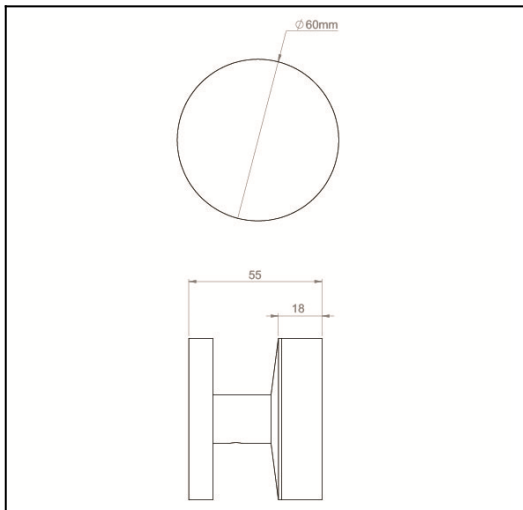

Size Selected:

Full set

Material:

Brass

Dimensions:

Overall h60 x w60 x d55 (see line drawing download)

Finish:

Satin Chrome

Timber Finish:

American White Oak Raw

Door thickness:

Suits from 32mm to 52mm door as standard. For thicker doors longer screws and spindles are available.

Fixing:

Through bolt fixing, fully concealed. Self adjusting spindle 7.6mm to 8mm. Fits any lock or latch.

<http://www.designerdoorware.com.au/catalogue/56330>

Line Drawings

As a generic representation of the product, Line Drawings are designed for general use only and may not reflect specifics for all product options such as individual functions or sizes etc.