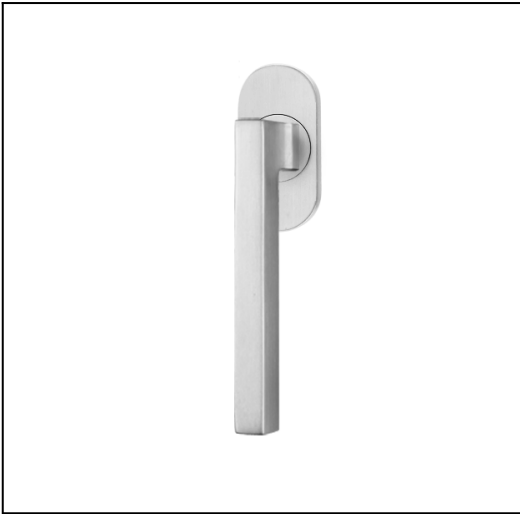

## Zola on oval window rose

**Product Code:** ZO-R15-SC

**Description:**

Rectangular and minimalist styled, the Zola lever door handle mounted on an oval rose offers a simple yet effective feature in contemporary and classic interiors.

**Dimensions:**

Overall h148 x w30 x d55 mm (see line drawing download)

**Finish:**

Satin Chrome

<http://www.designerdoorware.com.au/catalogue/59366>

**Line Drawings**

As a generic representation of the product, Line Drawings are designed for general use only and may not reflect specifics for all product options such as individual functions or sizes etc.