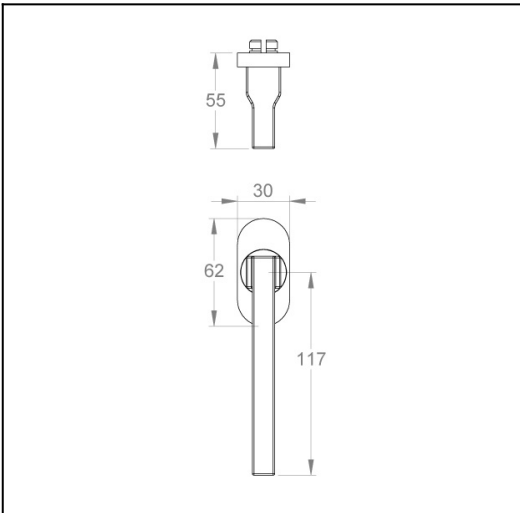

## Zola on oval window rose

**Product Code:** ZO-R15-SC

**Description:**

Rectangular and minimalist styled, the Zola lever door handle mounted on an oval rose offers a simple yet effective feature in contemporary and classic interiors.

**Dimensions:**

Overall h148 x w30 x d55 mm (see line drawing download)

**Finish:**

Satin Chrome

<http://www.designerdoorware.com.au/catalogue/59366>

**Line Drawings**

As a generic representation of the product, Line Drawings are designed for general use only and may not reflect specifics for all product options such as individual functions or sizes etc.