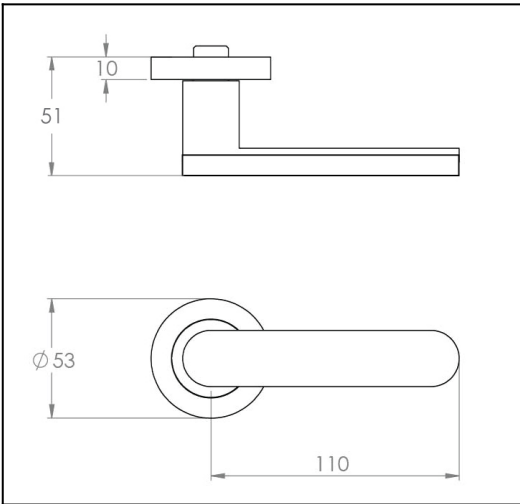

Concrete Club on Round Rose

Product Code: CCL-R10-SC-LGR

Description:

Bold and striking, the Concrete Club contrasts raw and sumptuous finishes in its fervent exhibition of contemporary materiality. A meticulous fusion of bold lines and soft contours ensures the Concrete Club on Round Rose adds a sophisticated touch to any door.

Size Selected:

Full set

Material:

Brass

Dimensions:

Overall h53 x w136 x d51 mm (see line drawing download)

Finish:

Satin Chrome

Timber Finish:

Luna Grey

Door thickness:

Suits from 32mm to 52mm door as standard. For thicker doors longer screws and spindles are available.

Fixing:

Through bolt fixing, fully concealed. Self adjusting spindle 7.6mm to 8mm. Fits any lock or latch.

<http://www.designerdoorware.com.au/catalogue/57905>

Line Drawings

As a generic representation of the product, Line Drawings are designed for general use only and may not reflect specifics for all product options such as individual functions or sizes etc.