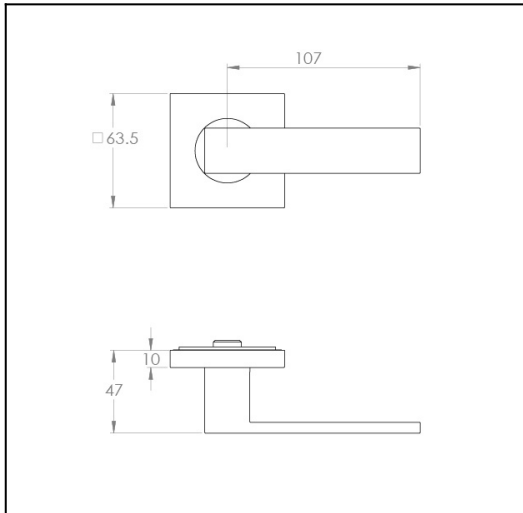

Quad on 63mm Square Rose

Product Code: QU-R70-SC

Description:

Cutting-edge with its sleek, square lines and confident appearance, the Quad lever door handle gives a stunning, modern feature to your doors. **The 63mm square rose plate has been specifically designed to suit doors with a 54mm ø hole.**

Compliance:    

Rose/Plate Option Selected:

Full set

Size Selected:

Full set

Material:

Brass

Dimensions:

Overall h63.5 x w138.5 x d47 (see line drawing download)

Finish:

Satin Chrome

Door thickness:

Suits from 32mm to 52mm door as standard. For thicker doors longer screws and spindles are available.

Fixing:

Through bolt fixing, fully concealed. Self adjusting spindle 7.6mm to 8mm. Fits any lock or latch.

<http://www.designerdoorware.com.au/catalogue/54991>

Line Drawings

As a generic representation of the product, Line Drawings are designed for general use only and may not reflect specifics for all product options such as individual functions or sizes etc.