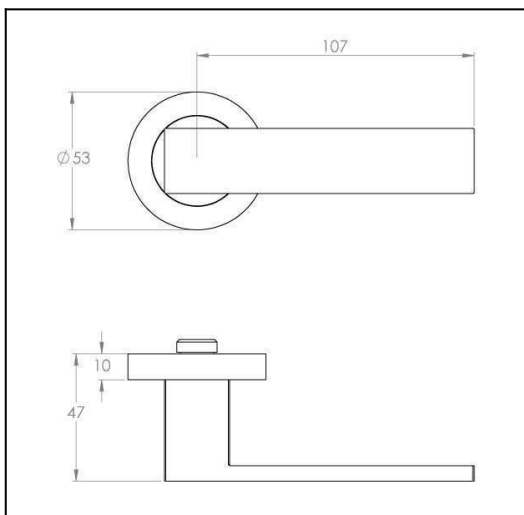

Quad on Round Rose

Product Code: QU-R10-SC

Description:

Cutting-edge with its sleek, square lines and confident appearance, the Quad lever door handle on a round backplate gives a stunning, modern feature to your doors.

Compliance:    

Rose/Plate Option Selected:

Full set

Size Selected:

Full set

Material:

Brass

Dimensions:

Overall h53 x w133.5 x d49 mm (see line drawing download)

Finish:

Satin Chrome

Door thickness:

Suits from 32mm to 52mm door as standard. For thicker doors longer screws and spindles are available.

Fixing:

Through bolt fixing, fully concealed. Self adjusting spindle 7.6mm to 8mm. Fits any lock or latch.

<http://www.designerdoorware.com.au/catalogue/17069>

Line Drawings

As a generic representation of the product, Line Drawings are designed for general use only and may not reflect specifics for all product options such as individual functions or sizes etc.