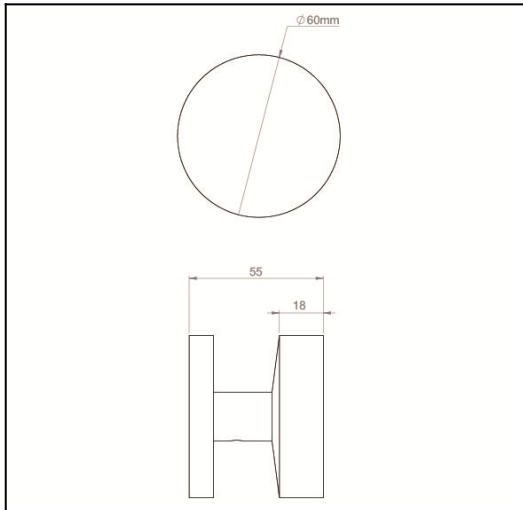

Line Drawings

As a generic representation of the product, Line Drawings are designed for general use only and may not reflect specifics for all product options such as individual functions or sizes etc.

Contact Us

For any further clarification of this product information or for help and advice, please call us on +613 9300 8888.

Designer Doorware reserves the right to make changes in design, specification, or additions and improvements to our products without notice. Under no circumstances is Designer Doorware obliged to manufacture current products as previously supplied. Designer Doorware is not responsible for additions, alterations or assembly made to our products by others. By downloading this information, you accept and are bound by the Terms & Conditions of this website.

For full Terms & Conditions and Product Warranty information refer to www.designerdoorware.com.au.

© Designer Doorware - 7 Kimpton Way, Altona VIC 3018 Australia.