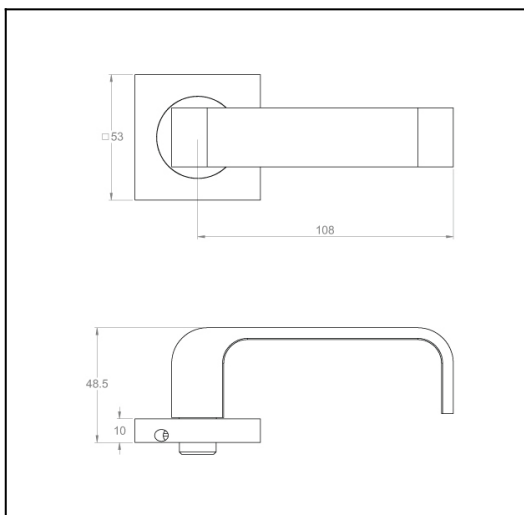

Montana on Square Rose

Product Code: MT-R50-SC

Description:

Montana showcases clean perpendicular lines that transition through exquisite curvature. Shown here on a square rose, Montana's Art Moderne features add a sumptuous and modernist touch to any setting.

Compliance: 

Size Selected:

Full set

Material:

Brass

Dimensions:

Overall h53 x w134 x d49 mm (see line drawing download)

Finish:

Satin Chrome

Door thickness:

Suits from 32mm to 52mm door as standard. For thicker doors longer screws and spindles are available.

Fixing:

Through bolt fixing, fully concealed. Self adjusting spindle 7.6mm to 8mm. Fits any lock or latch.

<http://www.designerdoorware.com.au/catalogue/56474>

Line Drawings

As a generic representation of the product, Line Drawings are designed for general use only and may not reflect specifics for all product options such as individual functions or sizes etc.