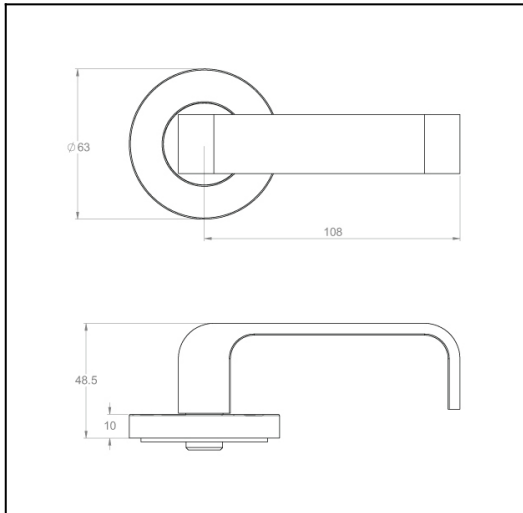

## Montana on 63mm DIA Round Rose

**Product Code:** MT-R20-SC

**Description:**

Montana showcases clean perpendicular lines that transition through exquisite curvature. Montana's Art Moderne features add a sumptuous and modernist touch to any setting. The 63mm  $\varnothing$  round rose has been specifically designed to suit doors with a 54mm  $\varnothing$  hole.

**Compliance:** 

**Size Selected:**

Full set

**Material:**

Brass

**Dimensions:**

Overall h63 x w139 x d49 mm (see line drawing download)

**Finish:**

Satin Chrome

**Door thickness:**

Suits from 32mm to 52mm door as standard. For thicker doors longer screws and spindles are available.

**Fixing:**

Through bolt fixing, fully concealed. Self adjusting spindle 7.6mm to 8mm. Fits any lock or latch.

<http://www.designerdoorware.com.au/catalogue/56475>

**Line Drawings**

As a generic representation of the product, Line Drawings are designed for general use only and may not reflect specifics for all product options such as individual functions or sizes etc.