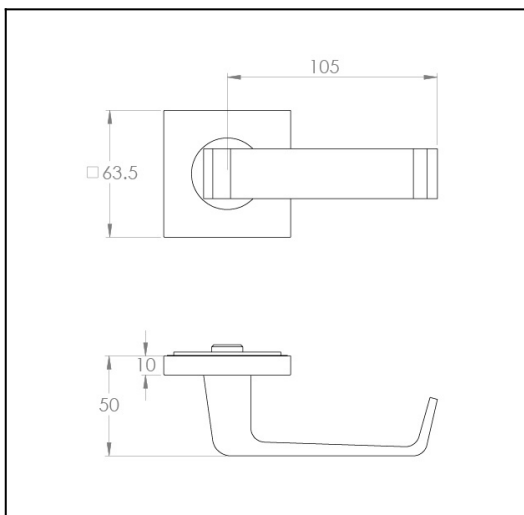

Momo on 63mm Square Rose

Product Code: MO-R70-ZSC

Description:

Streamlined, square lines that blend with soft curves, the Momo handle on a presents a stylish, bold and distinctive feature in any environment. The 63mm square rose has been specifically designed to suit doors with a 54mm ? hole.

Compliance:     

Size Selected:

Full set

Material:

Brass

Dimensions:

Overall h63.5 x w136.5 x d50 (see line drawing download)

Finish:

Zinc Satin Chrome

Door thickness:

Suits from 32mm to 52mm door as standard. For thicker doors longer screws and spindles are available.

Fixing:

Through bolt fixing, fully concealed. Self adjusting spindle 7.6mm to 8mm. Fits any lock or latch.

<http://www.designerdoorware.com.au/catalogue/56038>

Line Drawings

As a generic representation of the product, Line Drawings are designed for general use only and may not reflect specifics for all product options such as individual functions or sizes etc.