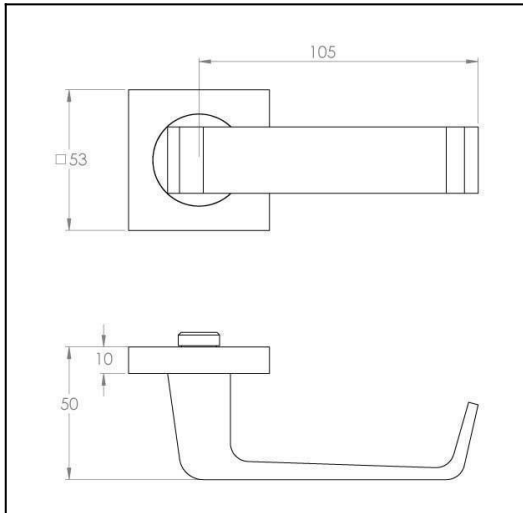

Momo on Square Rose

Product Code: MO-R50-ZSC

Description:

Streamlined, square lines that blend with soft curves, the Momo handle on a square backplate presents a stylish, bold and distinctive feature in any environment.

Compliance:

Size Selected:

Full set

Material:

Brass

Dimensions:

Overall h53 x w131.5 x d50 mm (see line drawing download)

Finish:

Zinc Satin Chrome

Door thickness:

Suits from 32mm to 52mm door as standard. For thicker doors longer screws and spindles are available.

Fixing:

Through bolt fixing, fully concealed. Self adjusting spindle 7.6mm to 8mm. Fits any lock or latch.

<http://www.designerdoorware.com.au/catalogue/56046>

Line Drawings

As a generic representation of the product, Line Drawings are designed for general use only and may not reflect specifics for all product options such as individual functions or sizes etc.