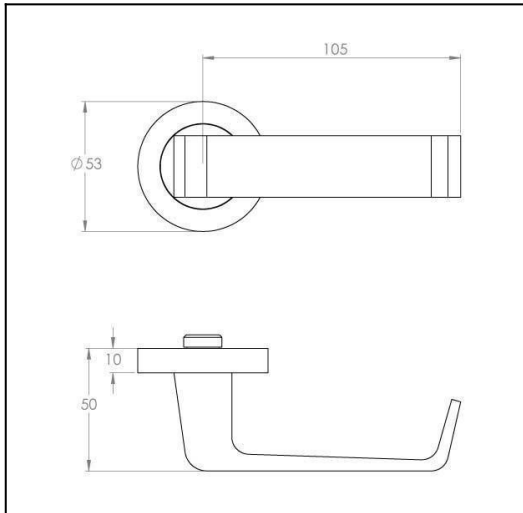

## Momo on Round Rose

**Product Code:** MO-R10-ZSC

**Description:**

Streamlined, square lines that blend with soft curves, the Momo handle on a round backplate presents a stylish, bold and distinctive feature in any environment.

**Compliance:**

**Size Selected:**

Full set

**Material:**

Brass

**Dimensions:**

Overall h53 x w131.5 x d50 mm (see line drawing download)

**Finish:**

Zinc Satin Chrome

**Door thickness:**

Suits from 32mm to 52mm door as standard. For thicker doors longer screws and spindles are available.

**Fixing:**

Through bolt fixing, fully concealed. Self adjusting spindle 7.6mm to 8mm. Fits any lock or latch.

### Line Drawings

As a generic representation of the product, Line Drawings are designed for general use only and may not reflect specifics for all product options such as individual functions or sizes etc.