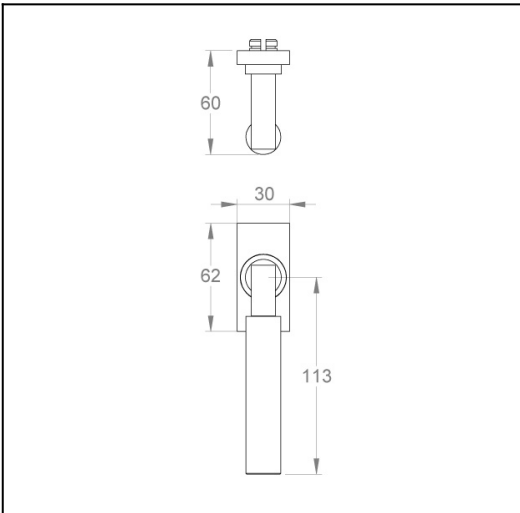

Lanex on rectangular window rose

Product Code: LX-R55-SC

Description:

Inspired by the Bauhaus era, the Lanex lever door handle blends basic shapes with a distinctive trend, resulting in a decorative door handle that is stunning and stylish. Mounted on a rectangular rose offers a simple yet effective feature in contemporary and classic interiors.

Dimensions:

Overall h144 x w30 x d60 mm (see line drawing download)

Finish:

Satin Chrome

<http://www.designerdoorware.com.au/catalogue/59365>

Line Drawings

As a generic representation of the product, Line Drawings are designed for general use only and may not reflect specifics for all product options such as individual functions or sizes etc.