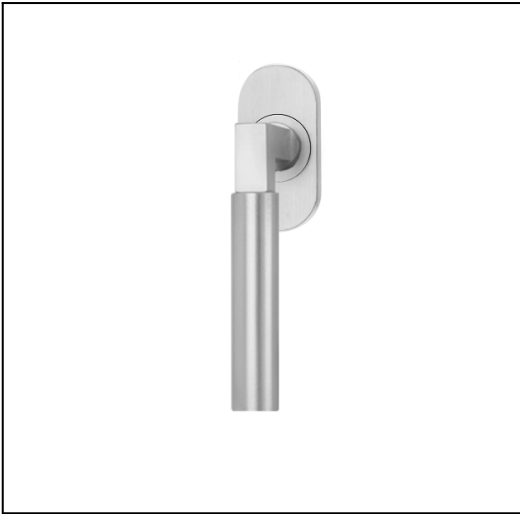

Lanex on oval window rose

Product Code: LX-R15-SC

Description:

Inspired by the Bauhaus era, the Lanex lever door handle blends basic shapes with a distinctive trend, resulting in a decorative door handle that is stunning and stylish. Mounted on an oval rose offers a simple yet effective feature in contemporary and classic interiors.

Dimensions:

Overall h144 x w30 x d60 mm (see line drawing download)

Finish:

Satin Chrome

<http://www.designerdoorware.com.au/catalogue/59364>

Line Drawings

As a generic representation of the product, Line Drawings are designed for general use only and may not reflect specifics for all product options such as individual functions or sizes etc.