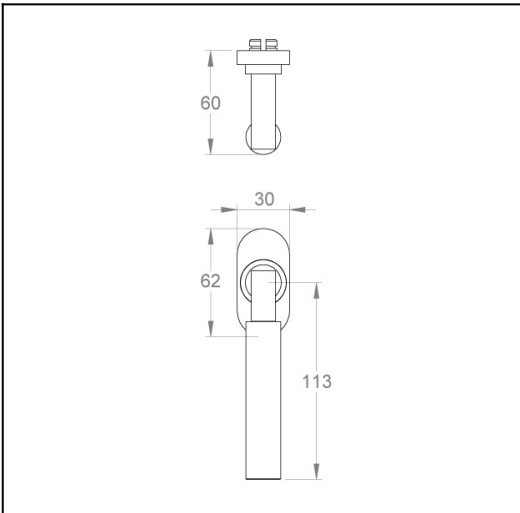

Lanex on oval window rose

Product Code: LX-R15-SC

Description:

Inspired by the Bauhaus era, the Lanex lever door handle blends basic shapes with a distinctive trend, resulting in a decorative door handle that is stunning and stylish. Mounted on an oval rose offers a simple yet effective feature in contemporary and classic interiors.

Dimensions:

Overall h144 x w30 x d60 mm (see line drawing download)

Finish:

Satin Chrome

<http://www.designerdoorware.com.au/catalogue/59364>

Line Drawings

As a generic representation of the product, Line Drawings are designed for general use only and may not reflect specifics for all product options such as individual functions or sizes etc.