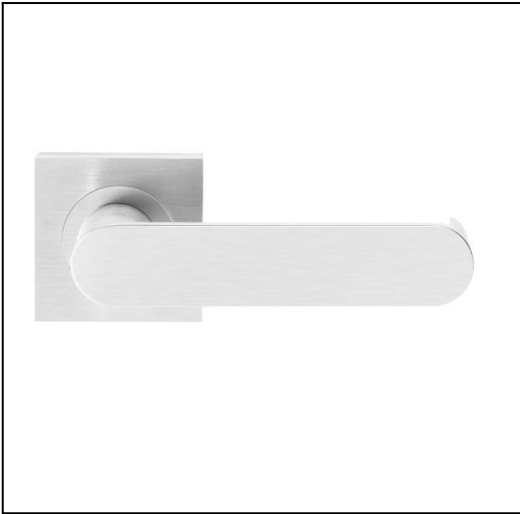

Luna on Square Rose

Product Code: LU-R50-SC

Description:

Introducing a DDA rated variation of a best-seller, the Luna builds upon the Club's soft contours and bold lines. Incorporated a subtle yet beautiful return, the Luna on Square Rose adds a sophisticated touch to any door.

Compliance: 

Size Selected:

Full set

Dimensions:

Overall h53 x w136 x d46 mm (see line drawing download)

Finish:

Satin Chrome

<http://www.designerdoorware.com.au/catalogue/59189>