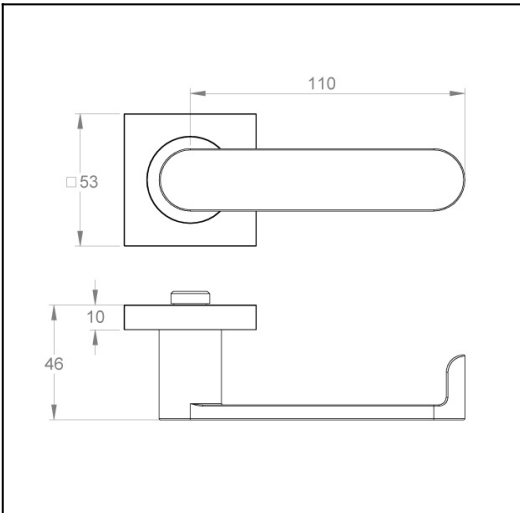

Luna on Square Rose

Product Code: LU-R50-SC

Description:

Introducing a DDA rated variation of a best-seller, the Luna builds upon the Club's soft contours and bold lines. Incorporated a subtle yet beautiful return, the Luna on Square Rose adds a sophisticated touch to any door.

Compliance: 

Size Selected:

Full set

Dimensions:

Overall h53 x w136 x d46 mm (see line drawing download)

Finish:

Satin Chrome

<http://www.designerdoorware.com.au/catalogue/59189>

Line Drawings

As a generic representation of the product, Line Drawings are designed for general use only and may not reflect specifics for all product options such as individual functions or sizes etc.