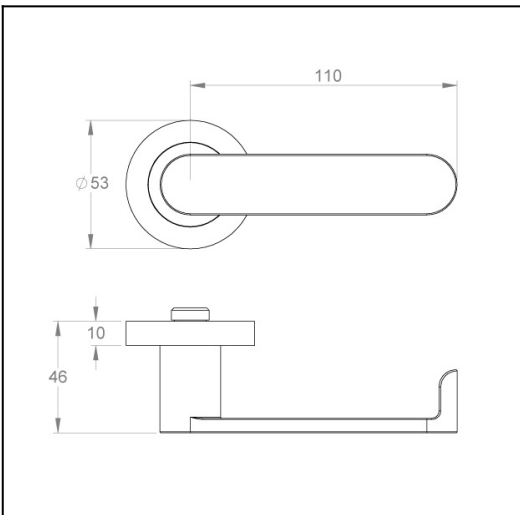

## Luna on Round Rose

**Product Code:** LU-R10-SC

**Description:**

Introducing a DDA rated variation of a best-seller, the Luna builds upon the Club's soft contours and bold lines. Incorporated a subtle yet beautiful return, the Luna on Round Rose adds a sophisticated touch to any door.

**Compliance:** 

**Size Selected:**

Full set

**Dimensions:**

Overall h53 x w136 x d46 mm (see line drawing download)

**Finish:**

Satin Chrome

<http://www.designerdoorware.com.au/catalogue/59188>

**Line Drawings**

As a generic representation of the product, Line Drawings are designed for general use only and may not reflect specifics for all product options such as individual functions or sizes etc.