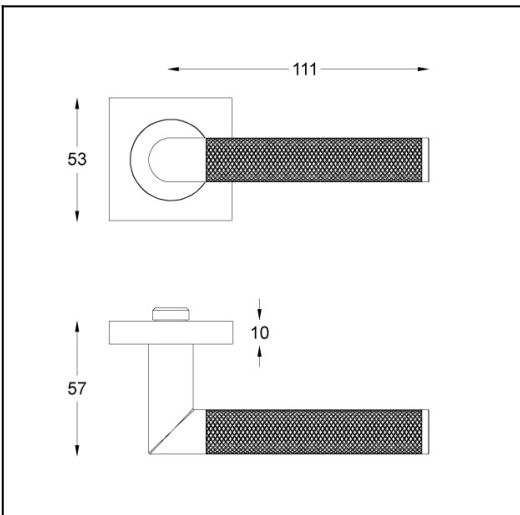

Kamen Kali on Square Rose

Product Code: KKA-R50-SC

Description:

With masculine yet sophisticated proportions, the Kamen Kali demonstrates that versatile elegance doesn't always need to be soft. Fusing an industrial aesthetic with the perception of delicate craftsmanship, the Kamen cabinet handle was inspired by the increasing popularity of high-end residential warehouse conversions. Shown here on a Square Rose, the Kamen Kali adds a textured and refined touch to any interior.

Compliance:  

Size Selected:

Full set

Dimensions:

Overall h53 x w136 x d57 mm (see line drawing download)

Finish:

Satin Chrome

<http://www.designerdoorware.com.au/catalogue/59219>

Line Drawings

As a generic representation of the product, Line Drawings are designed for general use only and may not reflect specifics for all product options such as individual functions or sizes etc.