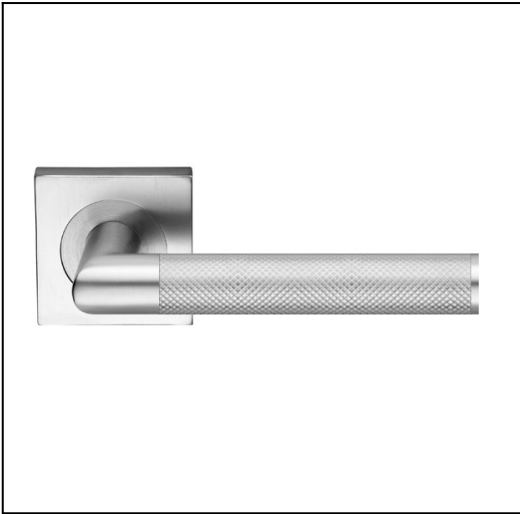

Kamen Kali on Square Rose

Product Code: KKA-R50-SC

Description:

With masculine yet sophisticated proportions, the Kamen Kali demonstrates that versatile elegance doesn't always need to be soft. Fusing an industrial aesthetic with the perception of delicate craftsmanship, the Kamen cabinet handle was inspired by the increasing popularity of high-end residential warehouse conversions. Shown here on a Square Rose, the Kamen Kali adds a textured and refined touch to any interior.

Compliance:  

Size Selected:

Full set

Dimensions:

Overall h53 x w136 x d57 mm (see line drawing download)

Finish:

Satin Chrome

<http://www.designerdoorware.com.au/catalogue/59219>