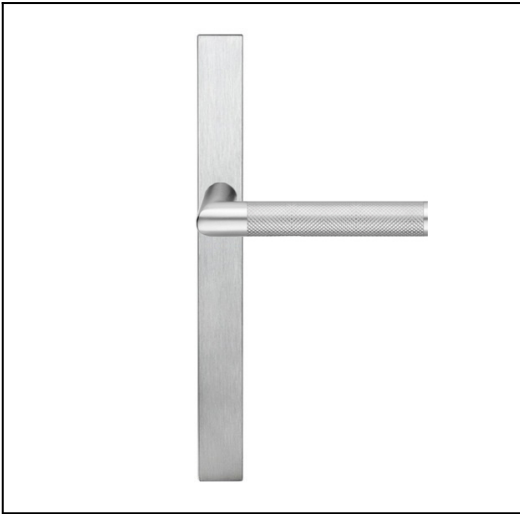

Kamen Kali on Euro narrow stile plates 60 series

Product Code: KKA-PS60-E-SC

Description:

With masculine yet sophisticated proportions, the Kamen Kali demonstrates that versatile elegance doesn't always need to be soft. Fusing an industrial aesthetic with the perception of delicate craftsmanship, the Kamen cabinet handle was inspired by the increasing popularity of high-end residential warehouse conversions. This contemporary backplate works with Euro and Australian locks.

Compliance:  

Size Selected:

Plain external

Dimensions:

Overall h250 x w125 x d59 mm (see line drawing download)

Finish:

Satin Chrome

<http://www.designerdoorware.com.au/catalogue/59224>