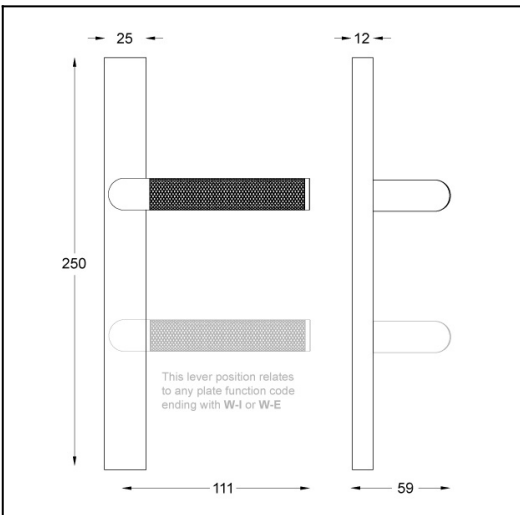

Kamen Kali on Euro narrow stile plates 60 series

Product Code: KKA-PS60-E-SC

Description:

With masculine yet sophisticated proportions, the Kamen Kali demonstrates that versatile elegance doesn't always need to be soft. Fusing an industrial aesthetic with the perception of delicate craftsmanship, the Kamen cabinet handle was inspired by the increasing popularity of high-end residential warehouse conversions. This contemporary backplate works with Euro and Australian locks.

Compliance:  

Size Selected:

Plain external

Dimensions:

Overall h250 x w125 x d59 mm (see line drawing download)

Finish:

Satin Chrome

<http://www.designerdoorware.com.au/catalogue/59224>

Line Drawings

As a generic representation of the product, Line Drawings are designed for general use only and may not reflect specifics for all product options such as individual functions or sizes etc.