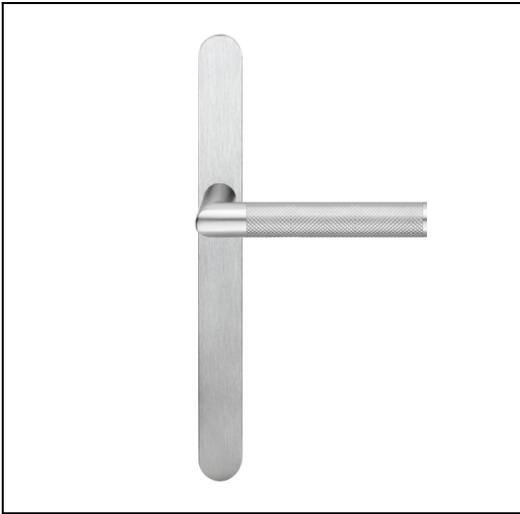

Kamen Kali on Euro narrow stile plates 60 series

Product Code: KKA-PR60-E-SC

Description:

With masculine yet sophisticated proportions, the Kamen Kali demonstrates that versatile elegance doesn't always need to be soft. Fusing an industrial aesthetic with the perception of delicate craftsmanship, the Kamen cabinet handle was inspired by the increasing popularity of high-end residential warehouse conversions. This contemporary rounded backplate works with Euro and Australian locks.

Compliance:  

Size Selected:

Plain external

Dimensions:

Overall h250 x w125 x d59 mm (see line drawing download)

Finish:

Satin Chrome

<http://www.designerdoorware.com.au/catalogue/59223>