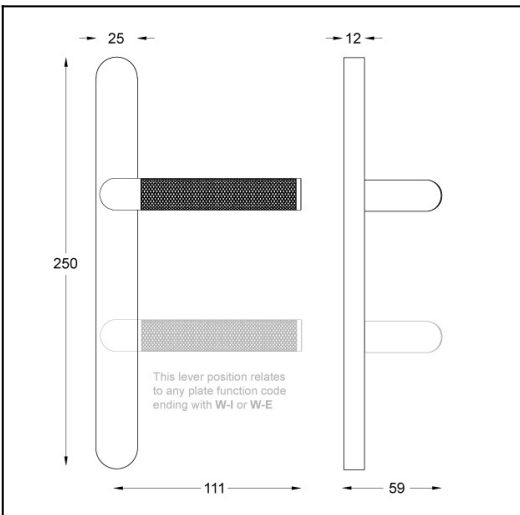

Kamen Kali on Euro narrow stile plates 60 series

Product Code: KKA-PR60-E-SC

Description:

With masculine yet sophisticated proportions, the Kamen Kali demonstrates that versatile elegance doesn't always need to be soft. Fusing an industrial aesthetic with the perception of delicate craftsmanship, the Kamen cabinet handle was inspired by the increasing popularity of high-end residential warehouse conversions. This contemporary rounded backplate works with Euro and Australian locks.

Compliance:  

Size Selected:

Plain external

Dimensions:

Overall h250 x w125 x d59 mm (see line drawing download)

Finish:

Satin Chrome

<http://www.designerdoorware.com.au/catalogue/59223>

Line Drawings

As a generic representation of the product, Line Drawings are designed for general use only and may not reflect specifics for all product options such as individual functions or sizes etc.