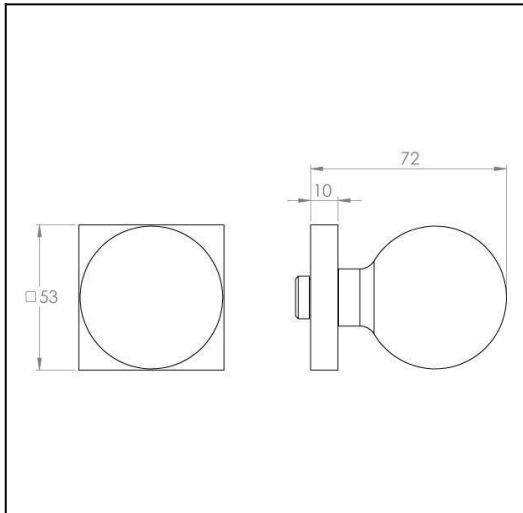

## Kimberley on Square Rose

**Product Code:** KI-R50-SC

**Description:**

A spherical knob offering a classic, geometric feature, the Kimberley mounted on a square backplate which suits a variety of design settings, and is particularly impressive in traditional and contemporary surroundings.

**Rose/Plate Option Selected:**

Full set

**Size Selected:**

Full set

**Material:**

Brass

**Dimensions:**

Overall h53 x w53 x d72 mm (see line drawing download)

**Finish:**

Satin Chrome

**Door thickness:**

Suits from 32mm to 52mm door as standard. For thicker doors longer screws and spindles are available.

**Fixing:**

Through bolt fixing, fully concealed. Self adjusting spindle 7.6mm to 8mm. Fits any lock or latch.

<http://www.designerdoorware.com.au/catalogue/16845>

**Line Drawings**

As a generic representation of the product, Line Drawings are designed for general use only and may not reflect specifics for all product options such as individual functions or sizes etc.