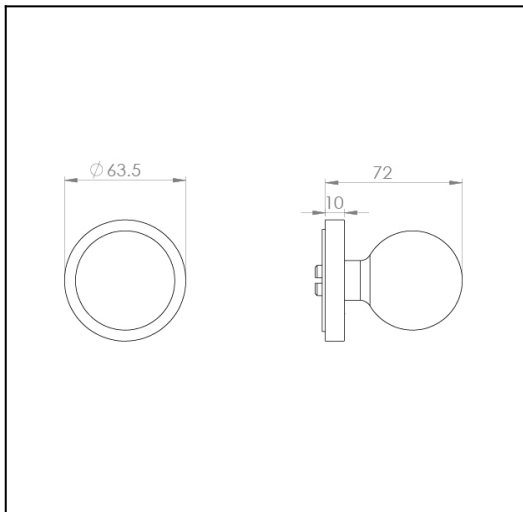

## Kimberley on 63mm DIA Round Rose

**Product Code:** KI-R20-SC

**Description:**

A spherical knob offering a classic, geometric feature which is particularly impressive in traditional and contemporary surroundings. **The 63mm  $\varnothing$  round rose has been specifically designed to suit doors with a 54mm  $\varnothing$  hole.**

Overall h63.5 x w63.5 x d72 (see line drawing download)

**Finish:**

Satin Chrome

**Door thickness:**

Suits from 32mm to 52mm door as standard. For thicker doors longer screws and spindles are available.

**Fixing:**

Through bolt fixing, fully concealed. Self adjusting spindle 7.6mm to 8mm. Fits any lock or latch.

<http://www.designerdoorware.com.au/catalogue/54973>

### Line Drawings

As a generic representation of the product, Line Drawings are designed for general use only and may not reflect specifics for all product options such as individual functions or sizes etc.