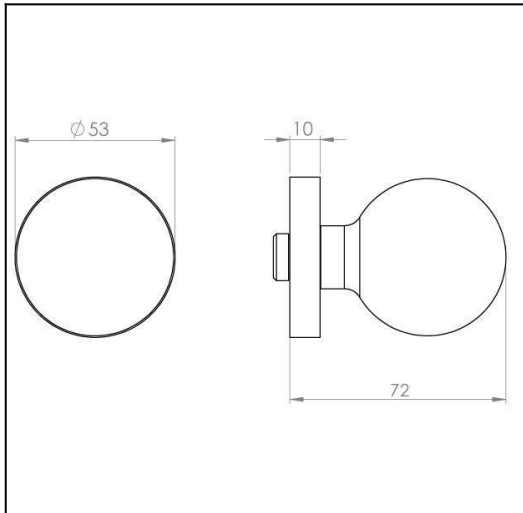

Kimberley on Round Rose

Product Code: KI-R10-SC

Description:

A spherical knob offering a classic, geometric feature on a round backplate which is particularly impressive in traditional and contemporary surroundings.

Rose/Plate Option Selected:

Full set

Size Selected:

Full set

Material:

Brass

Dimensions:

Overall h53 x w53 x d72 mm (see line drawing download)

Finish:

Satin Chrome

Door thickness:

Suits from 32mm to 52mm door as standard. For thicker doors longer screws and spindles are available.

Fixing:

Through bolt fixing, fully concealed. Self adjusting spindle 7.6mm to 8mm. Fits any lock or latch.

<http://www.designerdoorware.com.au/catalogue/16843>

Line Drawings

As a generic representation of the product, Line Drawings are designed for general use only and may not reflect specifics for all product options such as individual functions or sizes etc.