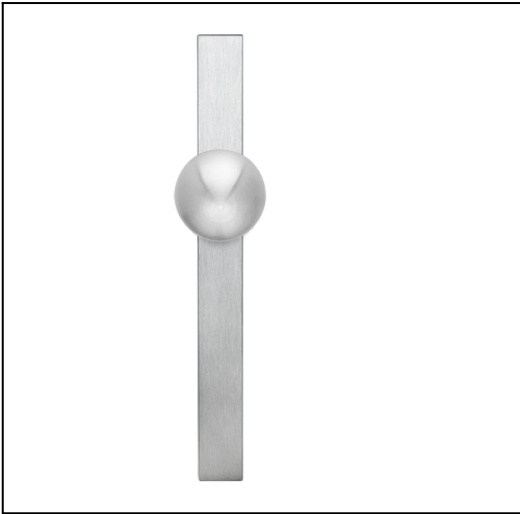

## Kimberley on Euro narrow stile plates 60 series

**Product Code:** KI-PS60-E-SC

**Description:**

A spherical knob offering a classic, geometric feature, the Kimberley mounted on a slimline, rectangular plate, gives an added feature to your doors. These plates work with Euro and Australian locks.

Not recommended for narrow stile doors.

**Rose/Plate Option Selected:**

Plain external

**Size Selected:**

Plain external

**Material:**

Brass

**Dimensions:**

Overall h250 x w52 x d74 mm (see line drawing download)

**Finish:**

Satin Chrome

**Door thickness:**

Suits from 32mm to 52mm door as standard. For thicker doors longer screws and spindles are available.

**Fixing:**

Through bolt fixing, fully concealed. Self adjusting spindle 7.6mm to 8mm. Fits any lock or latch.

<http://www.designerdoorware.com.au/catalogue/16839>