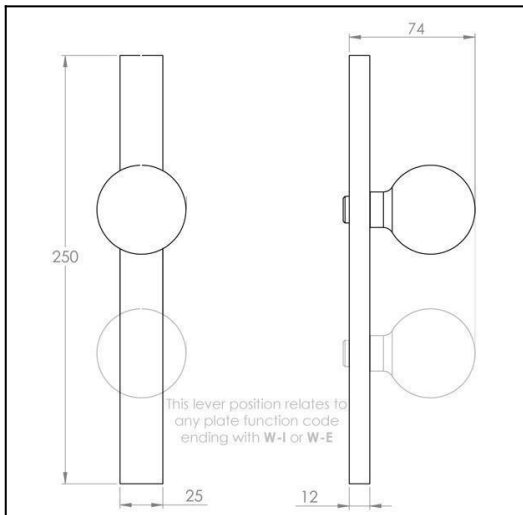

## Kimberley on Euro narrow stile plates 60 series

**Product Code:** KI-PS60-E-SC

**Description:**

A spherical knob offering a classic, geometric feature, the Kimberley mounted on a slimline, rectangular plate, gives an added feature to your doors. These plates work with Euro and Australian locks.

Overall h250 x w52 x d74 mm (see line drawing download)

**Finish:**

Satin Chrome

**Door thickness:**

Suits from 32mm to 52mm door as standard. For thicker doors longer screws and spindles are available.

**Fixing:**

Through bolt fixing, fully concealed. Self adjusting spindle 7.6mm to 8mm. Fits any lock or latch.

<http://www.designerdoorware.com.au/catalogue/16839>

### Line Drawings

As a generic representation of the product, Line Drawings are designed for general use only and may not reflect specifics for all product options such as individual functions or sizes etc.