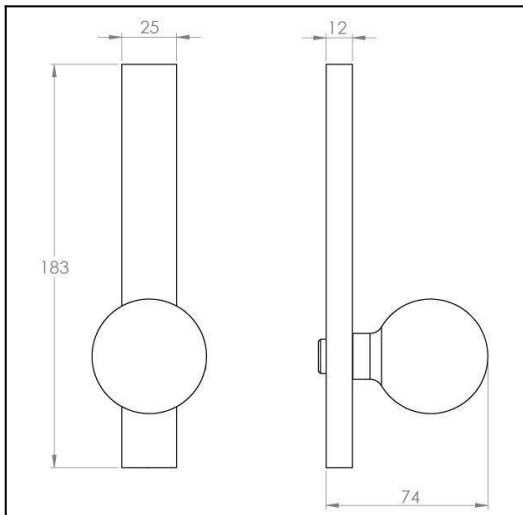

## Kimberley on Aust. narrow stile plates 50 series

**Product Code:** KI-PS50-E-SC

**Description:**

A spherical knob offering a classic, geometric feature, the Kimberley mounted on a slimline, rectangular plate which is ideally suited to narrow stile Australian locks for aluminium doors.

Not recommended for narrow stile doors.

**Rose/Plate Option Selected:**

Plain external

**Size Selected:**

Plain external

**Material:**

Brass

**Dimensions:**

Overall h183 x w52 x d74 mm (see line drawing download)

**Finish:**

Satin Chrome

**Door thickness:**

Suits from 32mm to 52mm door as standard. For thicker doors longer screws and spindles are available.

**Fixing:**

Through bolt fixing, fully concealed. Self adjusting spindle 7.6mm to 8mm. Fits any lock or latch.

<http://www.designerdoorware.com.au/catalogue/16837>

**Line Drawings**

As a generic representation of the product, Line Drawings are designed for general use only and may not reflect specifics for all product options such as individual functions or sizes etc.