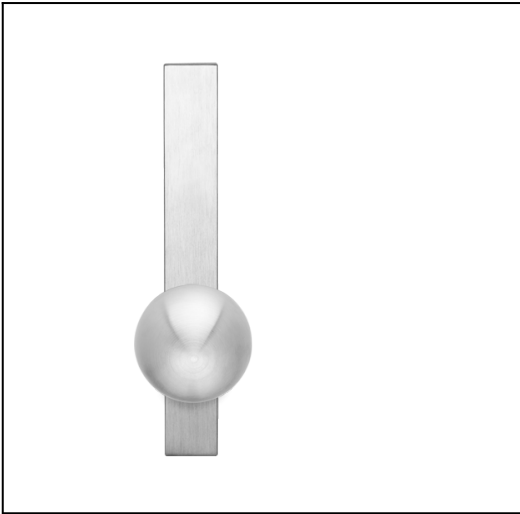

## Kimberley on Aust. narrow stile plates 50 series

**Product Code:** KI-PS50-E-SC

**Description:**

A spherical knob offering a classic, geometric feature, the Kimberley mounted on a slimline, rectangular plate which is ideally suited to narrow stile Australian locks for aluminium doors.

Not recommended for narrow stile doors.

**Rose/Plate Option Selected:**

Plain external

**Size Selected:**

Plain external

**Material:**

Brass

**Dimensions:**

Overall h183 x w52 x d74 mm (see line drawing download)

**Finish:**

Satin Chrome

**Door thickness:**

Suits from 32mm to 52mm door as standard. For thicker doors longer screws and spindles are available.

**Fixing:**

Through bolt fixing, fully concealed. Self adjusting spindle 7.6mm to 8mm. Fits any lock or latch.

<http://www.designerdoorware.com.au/catalogue/16837>

**Line Drawings**

As a generic representation of the product, Line Drawings are designed for general use only and may not reflect specifics for all product options such as individual functions or sizes etc.