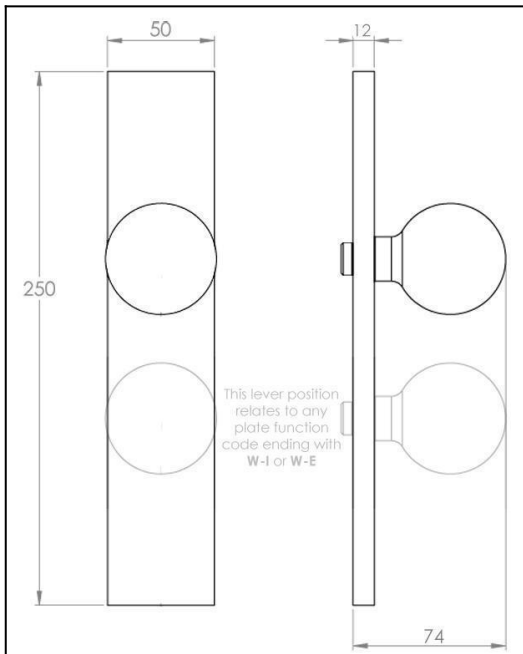

Kimberley on Euro/American door plates 100 series

Product Code: KI-PS100-E-SC

Description:

A spherical knob offering a classic, geometric feature, the Kimberley mounted on a rectangular, bold feature plate that makes a stunning impression in traditional and contemporary surroundings. This backplate suits Euro, American and Australian locks.

Rose/Plate Option Selected:

Plain external

Size Selected:

Plain external

Material:

Brass

Dimensions:

Overall h250 x w52 x d74 mm (see line drawing download)

Finish:

Satin Chrome

Door thickness:

Suits from 32mm to 52mm door as standard. For thicker doors longer screws and spindles are available.

Fixing:

Through bolt fixing, fully concealed. Self adjusting spindle 7.6mm to 8mm. Fits any lock or latch.

<http://www.designerdoorware.com.au/catalogue/16835>

Line Drawings

As a generic representation of the product, Line Drawings are designed for general use only and may not reflect specifics for all product options such as individual functions or sizes etc.