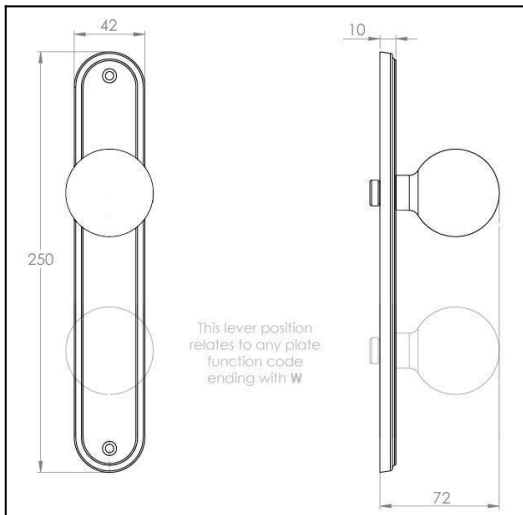

Kimberley on Euro plates 80 series

Product Code: KI-PR80-SC

Description:

A spherical knob offering a classic, geometric feature, the Kimberley mounted on a traditional, oval, bevelled plate that offers a traditional touch to classic design settings.

Rose/Plate Option Selected:

Plain

Size Selected:

Plain

Material:

Brass

Dimensions:

Overall h250 x w52 x d72 mm (see line drawing download)

Finish:

Satin Chrome

Door thickness:

Suits from 32mm to 52mm door as standard. For thicker doors longer screws and spindles are available.

Fixing:

Through bolt fixing, fully concealed. Self adjusting spindle 7.6mm to 8mm. Fits any lock or latch.

<http://www.designerdoorware.com.au/catalogue/16833>

Line Drawings

As a generic representation of the product, Line Drawings are designed for general use only and may not reflect specifics for all product options such as individual functions or sizes etc.