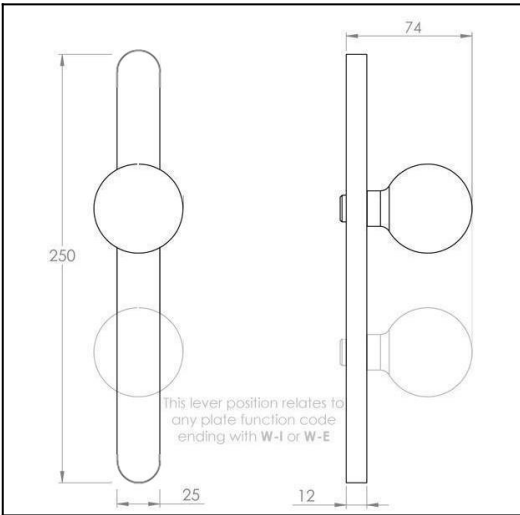

Kimberly on Euro narrow stile plates 60 series

Product Code: KI-PR60-E-SC

Description:

A spherical knob offering a classic, geometric feature, the Kimberly mounted on a slimline, Oval plate, gives an added feature to your doors. These plates work with Euro and Australian locks. Not recommended for narrow stile doors.

Rose/Plate Option Selected:

Plain external

Size Selected:

Plain external

Dimensions:

Overall h250 x w52 x d74 mm (see line drawing download)

Finish:

Satin Chrome

<http://www.designerdoorware.com.au/catalogue/59339>

Line Drawings

As a generic representation of the product, Line Drawings are designed for general use only and may not reflect specifics for all product options such as individual functions or sizes etc.