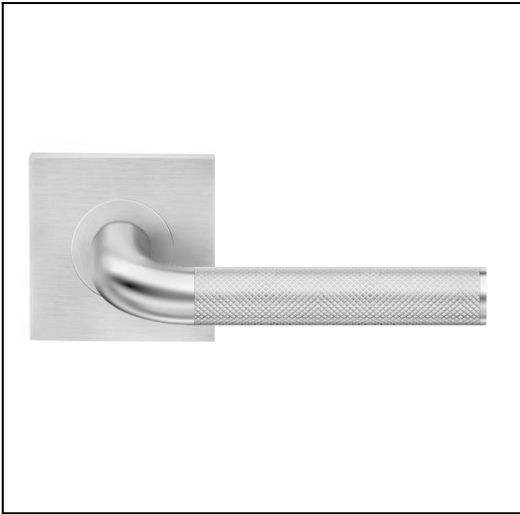

## Kamen Flinders on 63mm Square Rose

**Product Code:** KFL-R70-SC

**Description:**

With masculine yet sophisticated proportions, the Kamen Flinders demonstrates that versatile elegance doesn't always need to be soft. Fusing an industrial aesthetic with the perception of delicate craftsmanship, the Kamen cabinet handle was inspired by the increasing popularity of high-end residential warehouse conversions. The 63mm square rose has been specifically designed to suit doors with a 54mm  $\varnothing$  hole.

**Size Selected:**

Full set

**Dimensions:**

Overall h63 x w141 x d61 mm (see line drawing download)

**Finish:**

Satin Chrome

<http://www.designerdoorware.com.au/catalogue/59211>

**Line Drawings**