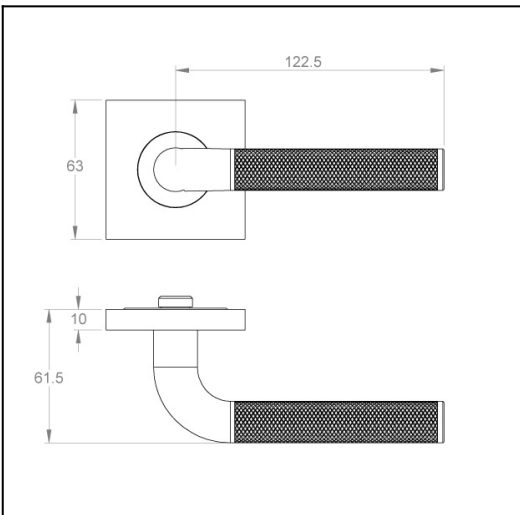

## Kamen Flinders on 63mm Square Rose

**Product Code:** KFL-R70-SC

**Description:**

With masculine yet sophisticated proportions, the Kamen Flinders demonstrates that versatile elegance doesn't always need to be soft. Fusing an industrial aesthetic with the perception of delicate craftsmanship, the Kamen cabinet handle was inspired by the increasing popularity of high-end residential warehouse conversions. The 63mm square rose has been specifically designed to suit doors with a 54mm  $\varnothing$  hole.

**Size Selected:**

Full set

**Dimensions:**

Overall h63 x w141 x d61 mm (see line drawing download)

**Finish:**

Satin Chrome

<http://www.designerdoorware.com.au/catalogue/59211>

**Line Drawings**

As a generic representation of the product, Line Drawings are designed for general use only and may not reflect specifics for all product options such as individual functions or sizes etc.

**Contact Us**