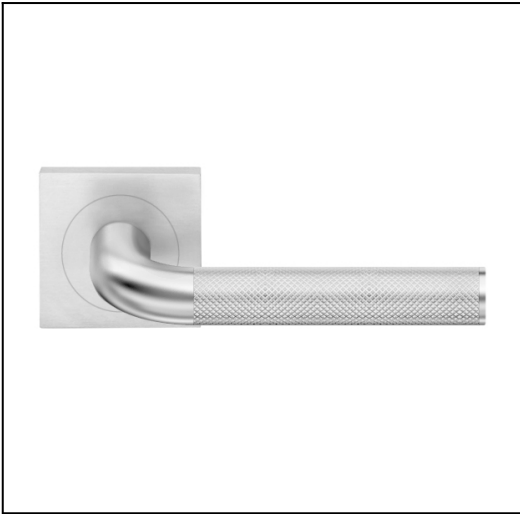

Kamen Flinders on Square Rose

Product Code: KFL-R50-SC

Description:

With masculine yet sophisticated proportions, the Kamen Flinders demonstrates that versatile elegance doesn't always need to be soft. Fusing an industrial aesthetic with the perception of delicate craftsmanship, the Kamen cabinet handle was inspired by the increasing popularity of high-end residential warehouse conversions. Shown here on a Square Rose, the Kamen Flinders adds a textured and refined touch to any interior.

Compliance:  

Size Selected:

Full set

Dimensions:

Overall h53 x w136 x d61 mm (see line drawing download)

Finish:

Satin Chrome

<http://www.designerdoorware.com.au/catalogue/59209>