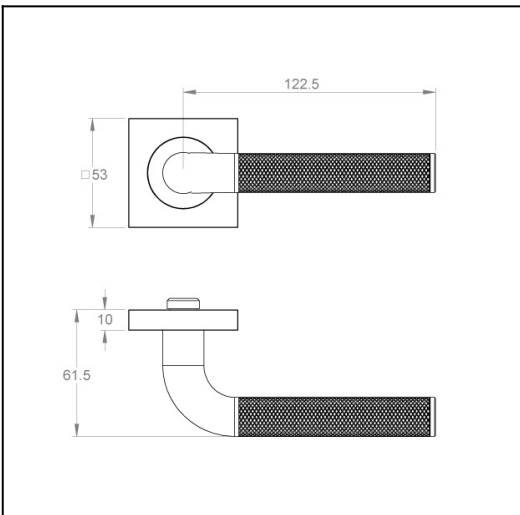

Kamen Flinders on Square Rose

Product Code: KFL-R50-SC

Description:

With masculine yet sophisticated proportions, the Kamen Flinders demonstrates that versatile elegance doesn't always need to be soft. Fusing an industrial aesthetic with the perception of delicate craftsmanship, the Kamen cabinet handle was inspired by the increasing popularity of high-end residential warehouse conversions. Shown here on a Square Rose, the Kamen Flinders adds a textured and refined touch to any interior.

Compliance:  

Size Selected:

Full set

Dimensions:

Overall h53 x w136 x d61 mm (see line drawing download)

Finish:

Satin Chrome

<http://www.designerdoorware.com.au/catalogue/59209>

Line Drawings

As a generic representation of the product, Line Drawings are designed for general use only and may not reflect specifics for all product options such as individual functions or sizes etc.