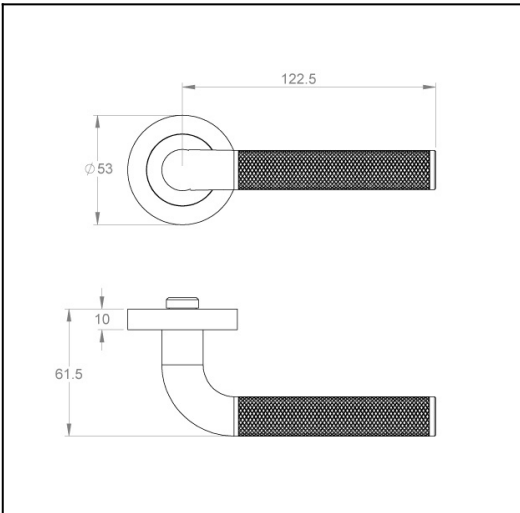

Kamen Flinders on Round Rose

Product Code: KFL-R10-SC

Description:

With masculine yet sophisticated proportions, the Kamen Flinders demonstrates that versatile elegance doesn't always need to be soft. Fusing an industrial aesthetic with the perception of delicate craftsmanship, the Kamen cabinet handle was inspired by the increasing popularity of high-end residential warehouse conversions. Shown here on a Round Rose, the Kamen Flinders adds a textured and refined touch to any interior.

Compliance:  

Size Selected:

Full set

Dimensions:

Overall h53 x w136 x d61 mm (see line drawing download)

Finish:

Satin Chrome

<http://www.designerdoorware.com.au/catalogue/59208>

Line Drawings

As a generic representation of the product, Line Drawings are designed for general use only and may not reflect specifics for all product options such as individual functions or sizes etc.