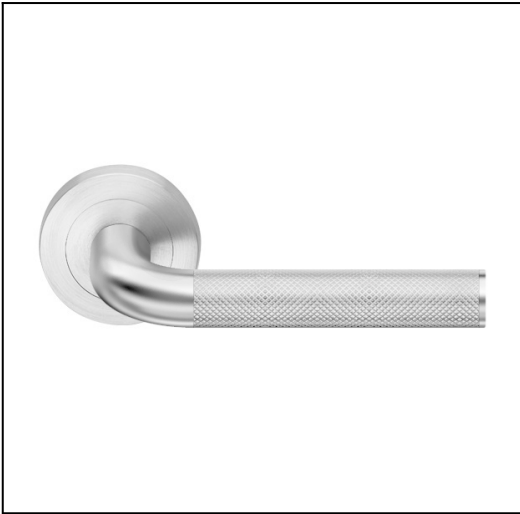

Kamen Flinders on Round Rose

Product Code: KFL-R10-SC

Description:

With masculine yet sophisticated proportions, the Kamen Flinders demonstrates that versatile elegance doesn't always need to be soft. Fusing an industrial aesthetic with the perception of delicate craftsmanship, the Kamen cabinet handle was inspired by the increasing popularity of high-end residential warehouse conversions. Shown here on a Round Rose, the Kamen Flinders adds a textured and refined touch to any interior.

Compliance:  

Size Selected:

Full set

Dimensions:

Overall h53 x w136 x d61 mm (see line drawing download)

Finish:

Satin Chrome

<http://www.designerdoorware.com.au/catalogue/59208>