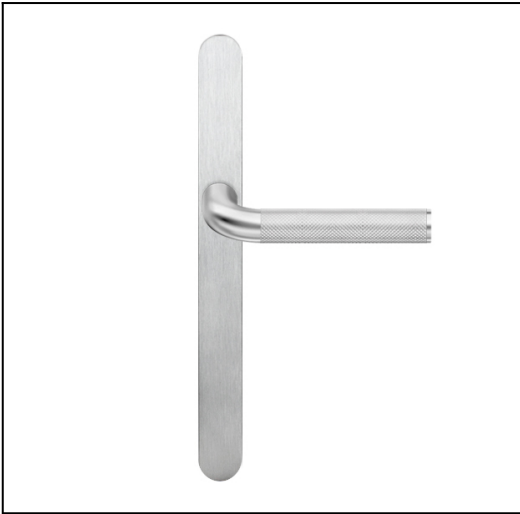

Kamen Flinders on Euro narrow stile plates 60 series

Product Code: KFL-PR60-E-SC

Description:

With masculine yet sophisticated proportions, the Kamen Flinders demonstrates that versatile elegance doesn't always need to be soft. Fusing an industrial aesthetic with the perception of delicate craftsmanship, the Kamen cabinet handle was inspired by the increasing popularity of high-end residential warehouse conversions. This contemporary rounded backplate works with Euro and Australian locks.

Compliance:  

Size Selected:

Plain external

Dimensions:

Overall h250 x w125 x d63 mm (see line drawing download)

Finish:

Satin Chrome

<http://www.designerdoorware.com.au/catalogue/59213>