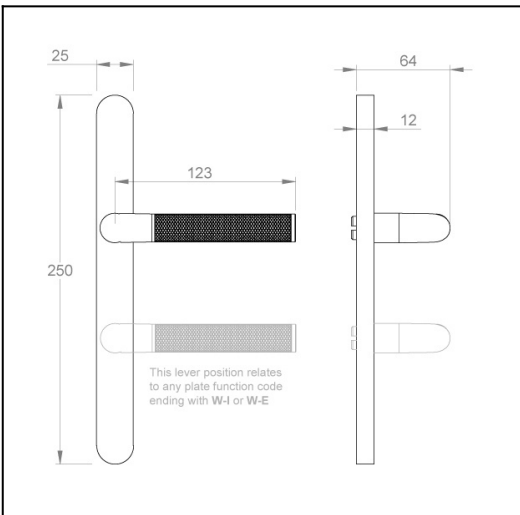

Kamen Flinders on Euro narrow stile plates 60 series

Product Code: KFL-PR60-E-SC

Description:

With masculine yet sophisticated proportions, the Kamen Flinders demonstrates that versatile elegance doesn't always need to be soft. Fusing an industrial aesthetic with the perception of delicate craftsmanship, the Kamen cabinet handle was inspired by the increasing popularity of high-end residential warehouse conversions. This contemporary rounded backplate works with Euro and Australian locks.

Compliance:  

Size Selected:

Plain external

Dimensions:

Overall h250 x w125 x d63 mm (see line drawing download)

Finish:

Satin Chrome

<http://www.designerdoorware.com.au/catalogue/59213>

Line Drawings

As a generic representation of the product, Line Drawings are designed for general use only and may not reflect specifics for all product options such as individual functions or sizes etc.