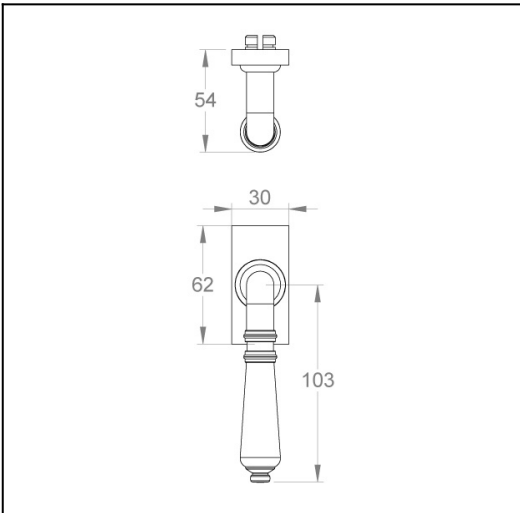

Giulietta on rectangular window rose

Product Code: GI-R55-SC

Description:

Traditionally sculptured and detailed in design, the Giulietta lever door handle mounted on a rectangular window rose offers a simple yet effective feature in contemporary and classic interiors.

Dimensions:

Overall h134 x w30 x d54 mm (see line drawing download)

Finish:

Satin Chrome

<http://www.designerdoorware.com.au/catalogue/59361>

Line Drawings

As a generic representation of the product, Line Drawings are designed for general use only and may not reflect specifics for all product options such as individual functions or sizes etc.