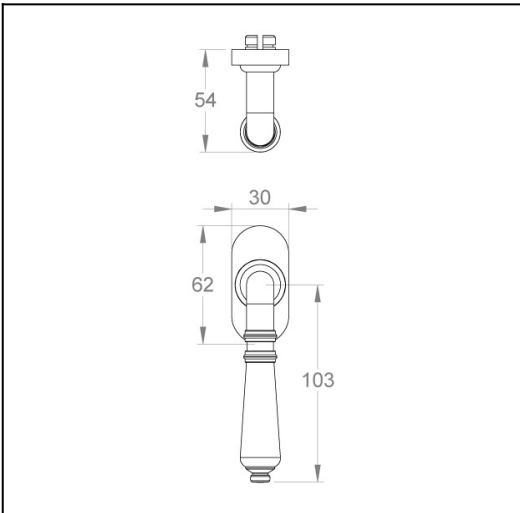

Giulietta on oval window rose

Product Code: GI-R15-SC

Description:

Traditionally sculptured and detailed in design, the Giulietta lever door handle mounted on an oval rose offers a simple yet effective feature in contemporary and classic interiors.

Dimensions:

Overall h134 x w30 x d54 mm (see line drawing download)

Finish:

Satin Chrome

<http://www.designerdoorware.com.au/catalogue/59360>

Line Drawings

As a generic representation of the product, Line Drawings are designed for general use only and may not reflect specifics for all product options such as individual functions or sizes etc.